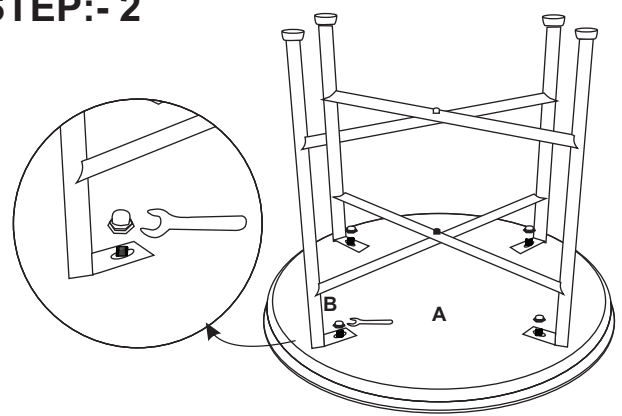

ASSEMBLY INSTRUCTIONS

MAHDAVI OUTDOOR COFFEE TABLE

PART LIST :-

NO.	DESCRIPTION	IMAGE	QTY
A	METAL TOP		1
B	METAL STAND		1
C	NUT		4
D	WRENCH		1

STEP:- 1

STEP:- 2

STEP:- 3 ASSEMBLED