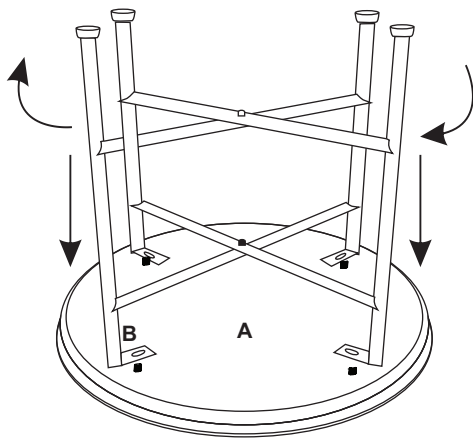

ASSEMBLY INSTRUCTIONS

MAHDAVI OUTDOOR COFFEE TABLE

PART LIST :-

NO.	DESCRIPTION	IMAGE	QTY
A	METAL TOP		1
B	METAL STAND		1
C	NUT		4
D	WRENCH		1

STEP:- 1

STEP:- 2

STEP:- 3 ASSEMBLED