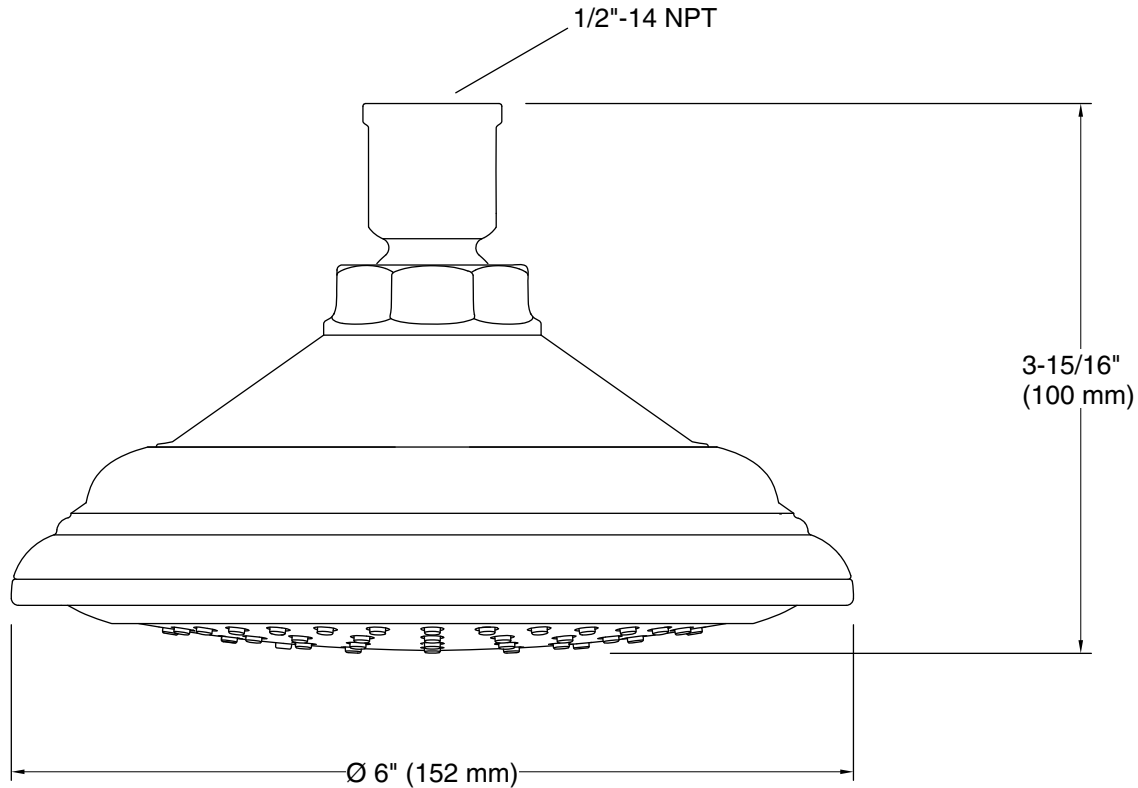

Technical Information

All product dimensions are nominal.

Handshower:

Rated maximum flow: 0 gal/min (0 l/min)

Showerhead/Body Spray:

Rated maximum flow: 2.5 gal/min (9.5 l/min)

Notes

Install this product according to the installation guide.