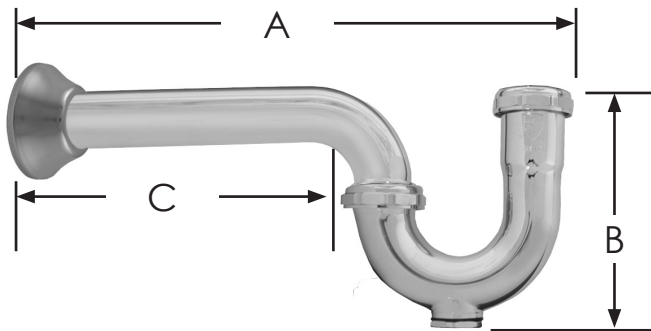

SPECIFICATION SUBMITTAL SHEET

JONES STEPHENS CORPORATION

CHROME PLATED BRASS P-TRAPS

PART NO P38002B

features and benefits:

- Heavy zinc nuts
- With cleanout
- Bell escutcheon

This product and others like it can be found in the Jones Stephens catalog. Call today to order your catalog or download it from our website: www.plumbest.com

PART NO.	SIZE	GAUGE	A	B	C
□ P38002B	1-1/4"	20	11-1/4"	4-3/4"	6-1/4"

Jones Stephens Corporation
3249 Moody Parkway • Moody, Alabama 35004
Toll Free Phone: 1-800-355-6637 • Toll Free Fax: 1-800-462-6991
www.plumbest.com