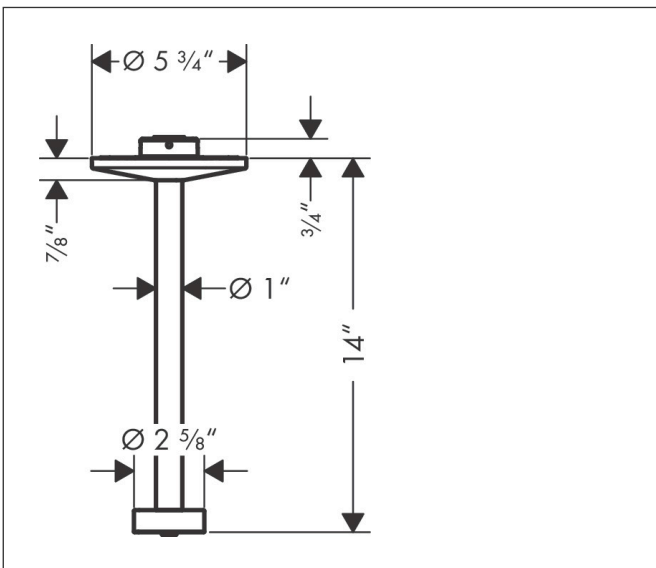

Brand	AXOR
Art. Name	AXOR One Ceiling Extension Pipe for Showerhead 280 2-Jet
Art. Nr.	48485821
Surface	brushed nickel
Pos.	1

Product Picture

Features

- length: 300 mm
- solid Brass
- ceiling connector, Escutcheon, Mounting Material, Assembly instructions

Drawing

Technology