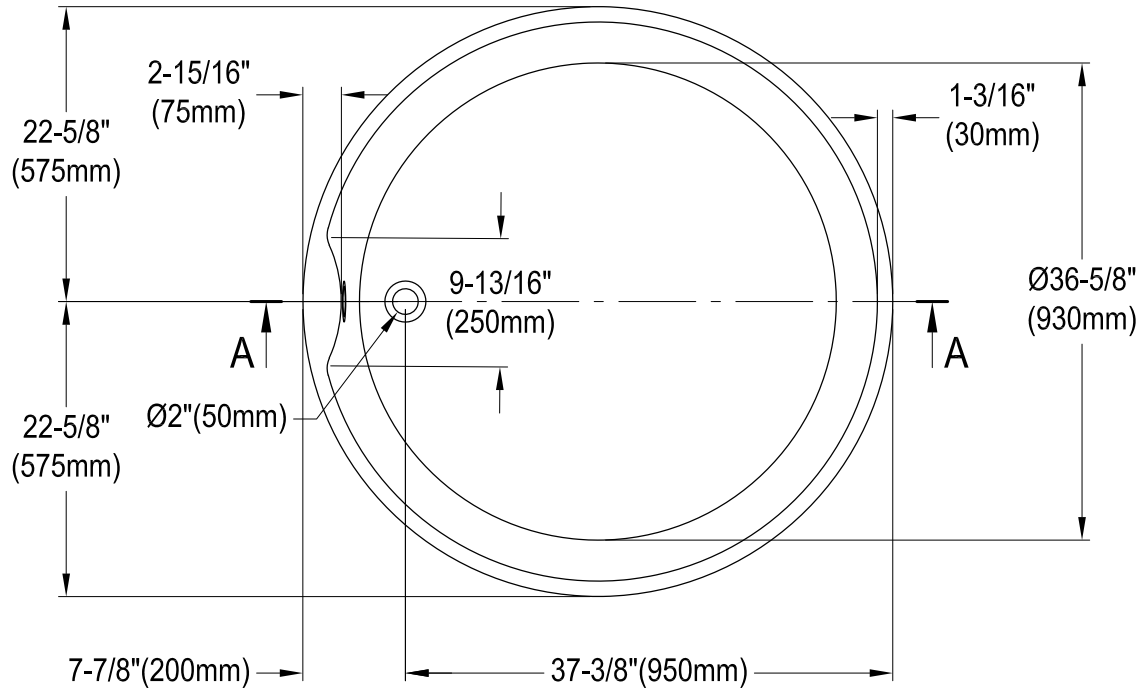

VTRO454523M0,1,2,3,5,7,8

45" Acrylic Freestanding Tub with Drain

M14 x 130 (4 pcs)
M14 x 120 (1 pc)

Section A-A

VTRO454523M0,1,2,3,5,7,8

Tube Drain & Round Overflow Trim