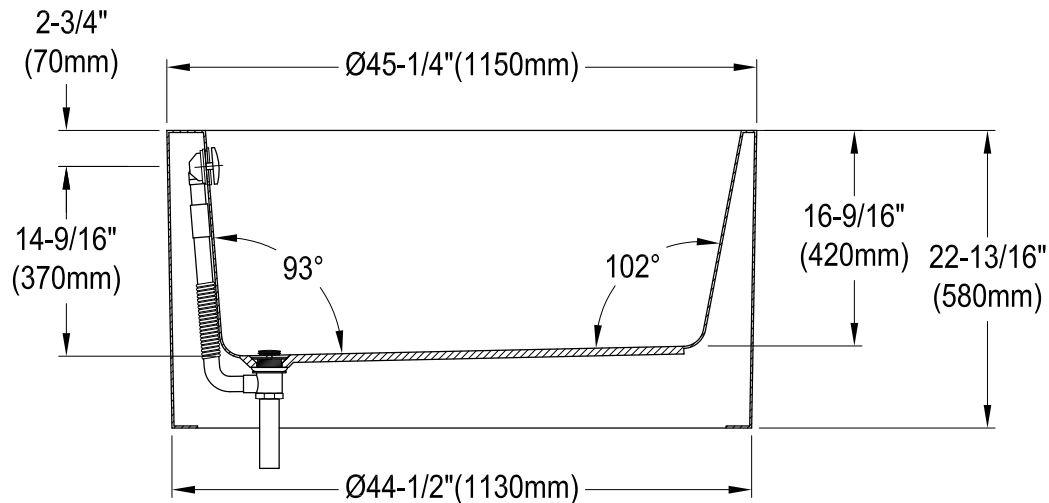

VTRO454523M0,1,2,3,5,7,8

45" Acrylic Freestanding Tub with Drain

M14 x 130 (4 pcs)
M14 x 120 (1 pc)

Section A-A

VTRO454523M0,1,2,3,5,7,8

Tube Drain & Round Overflow Trim