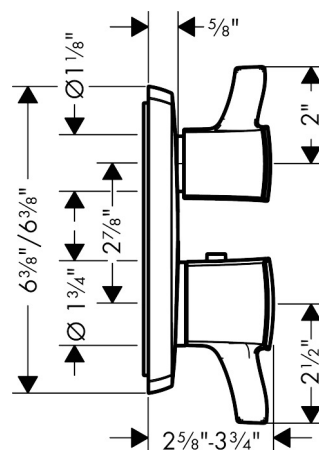

Brand	hansgrohe
Art. Name	Ecostat Classic Thermostatic Trim with Volume Control and Diverter, Square
Art. Nr.	15728671
Surface	matte black
Pos.	1

Product Picture

Drawing

Features

- Volume control and diverter for 2 outlets
- Flow: 6.0 GPM (22.7 L/Min)
- Thermostatic cartridge, Shut-off/ diverter valve
- Anti-scald 100° safety stop
- Optimized for water-efficient shower products