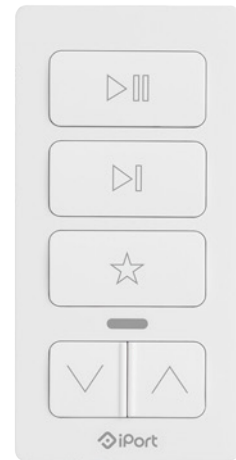

ENHANCE SONOS CONTROL WITH INSTANT-ACCESS BUTTONS

xPRESS, the Audio Keypad for Sonos, allows you to control your Sonos device anywhere, anytime. Play music, adjust volume, skip tracks, and assign favorites with the press of a button. You can also assign selected favorites to the Keypad to curate music for different parts of the house. And with custom scenes, you can group specific Sonos devices, setting the volume and playing the desired favorite from your Keypad.

The xPRESS Audio Keypad works on 2.4GHz WiFi and includes a rechargeable battery for 4 to 6 months of use before needing to be recharged. With options to magnetically mount your Keypad on a metallic surface, wall, or coffee table, xPRESS gives you instant control of your Sonos players throughout your home, allowing you to access music anywhere you want.

To set up your xPRESS, simply download the IPORT Connect App for iOS from the App Store, add your keypad to your network and add it to a Sonos device, choose a spot to install your keypad, and enjoy!

THE SYSTEM

KEYPAD

I PORT CONNECT APP

SYSTEM FINISHES

ANY SONOS DEVICE

KEYPAD

70800

WHITE

\$99