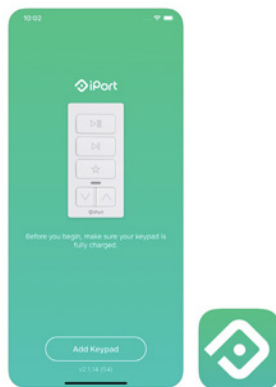

ENHANCE SONOS CONTROL WITH INSTANT-ACCESS BUTTONS

xPRESS, the Audio Keypad for Sonos, allows you to control your Sonos device anywhere, anytime. Play music, adjust volume, skip tracks, and assign favorites with the press of a button. You can also assign selected favorites to the Keypad to curate music for different parts of the house. And with custom scenes, you can group specific Sonos devices, setting the volume and playing the desired favorite from your Keypad.

The xPRESS Audio Keypad works on 2.4GHz WiFi and includes a rechargeable battery for 4 to 6 months of use before needing to be recharged. With options to magnetically mount your Keypad on a metallic surface, wall, or coffee table, xPRESS gives you instant control of your Sonos players throughout your home, allowing you to access music anywhere you want.

To set up your xPRESS, simply download the IPORT Connect App for iOS from the App Store, add your keypad to your network and add it to a Sonos device, choose a spot to install your keypad, and enjoy!

THE SYSTEM

KEYPAD

I PORT CONNECT APP

SYSTEM FINISHES

ANY SONOS DEVICE

KEYPAD

70800

WHITE

\$99