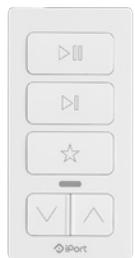

ENHANCE SONOS CONTROL WITH INSTANT-ACCESS BUTTONS

xPRESS, the Audio Keypad for Sonos, allows you to control your Sonos device anywhere, anytime. Play music, adjust volume, skip tracks, and assign favorites with the press of a button. You can also assign selected favorites to the Keypad to curate music for different parts of the house. And with custom scenes, you can group specific Sonos devices, setting the volume and playing the desired favorite from your Keypad.

The xPRESS Audio Keypad works on 2.4GHz WiFi and includes a rechargeable battery for 4 to 6 months of use before needing to be recharged. With options to magnetically mount your Keypad on a metallic surface, wall, or coffee table, xPRESS gives you instant control of your Sonos players throughout your home, allowing you to access music anywhere you want.

To set up your xPRESS, simply download the IPORT Connect App for iOS from the App Store, add your keypad to your network and add it to a Sonos device, choose a spot to install your keypad, and enjoy!

THE SYSTEM

KEYPAD

I PORT CONNECT APP

SYSTEM FINISHES

ANY SONOS DEVICE

KEYPAD

70800

WHITE

\$99