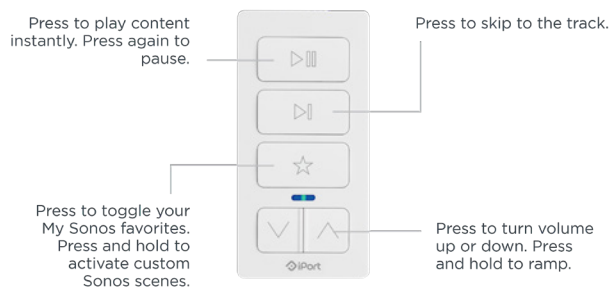

To set up your xPRESS, simply download the IPORT Connect App for iOS from the App Store, add your keypad to your network and add it to a Sonos device, choose a spot to install your keypad, and enjoy!

THE SYSTEM

KEYPAD

I PORT CONNECT APP

SYSTEM FINISHES

ANY SONOS DEVICE

KEYPAD

70800

WHITE

\$99