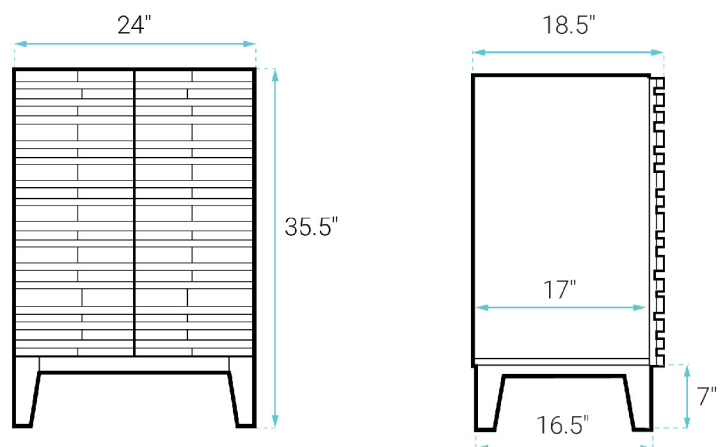

### FEATURES:

- Sleek, freestanding design
- Glazed ceramic, single sink
- Standard 1.75" drain hole
- Standard 1.38" faucet hole
- Chrome-finish overflow
- Wooden legs

### SPECIFICATIONS:

N.W: 78 lb.

W: 24" x D: 18.5" x H: 36"

Inner Sink: D: 11" x W: 17.5" x H: 4.5"