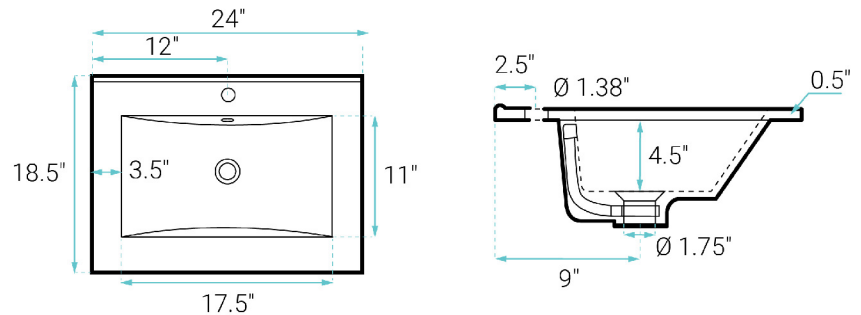

### FEATURES:

- Sleek, freestanding design
- Glazed ceramic, single sink
- Standard 1.75" drain hole
- Standard 1.38" faucet hole
- Chrome-finish overflow
- Wooden legs

### SPECIFICATIONS:

N.W: 78 lb.

W: 24" x D: 18.5" x H: 36"

Inner Sink: D: 11" x W: 17.5" x H: 4.5"