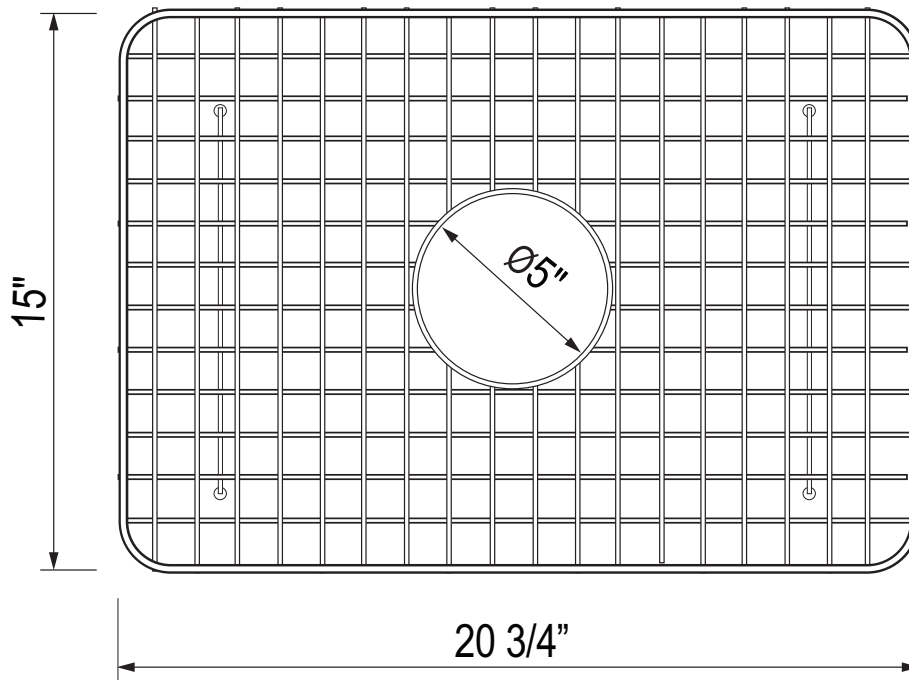

For warranty or additional information, contact:

U.S.A.
houseofrohl.com/support
1-800-777-9762

QUEBEC / MARITIMES / WESTERN CANADA
QUÉBEC / MARITIMES / OUEST CANADIEN
QUEBEC / MARITIMOS / CANADA OCCIDENTAL
houseofrohl.ca/support
1-866-473-8442

ONTARIO
houseofrohl.ca/support
1-800-287-5354