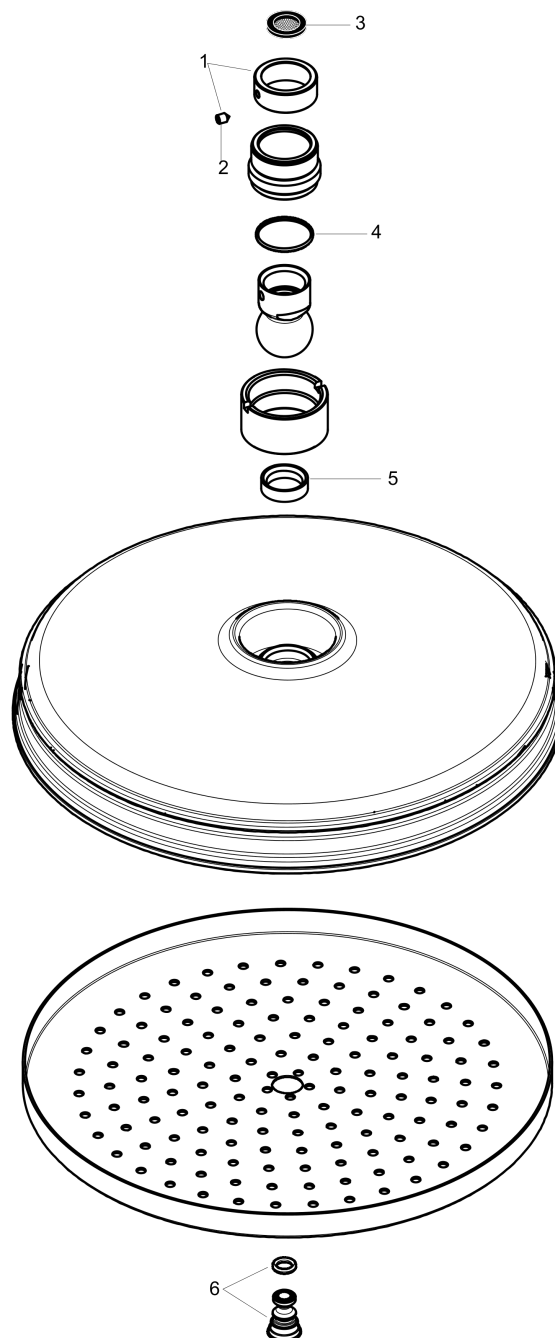

**AXOR Montreux**  
**Showerhead 240 1-Jet, 2.0 GPM**  
Finishes : **polished nickel** Part no. : **28371831**

## Scale drawing

**AXOR Montreux**  
**Showerhead 240 1-Jet, 2.0 GPM**  
Finishes : **polished nickel**    Part no. : **28371831**

## Exploded drawing

Year of production: >01/18

**AXOR Montreux**  
**Showerhead 240 1-Jet, 2.0 GPM**  
 Finishes : **polished nickel**    Part no. : **28371831**

## Spare parts list

Year of production: >01/18

Pos.	Description	Part no.	PC	PU
1	lock washer	98942000	0	1
2	hollow set screw M4x6	97767000	0	1
3	filter packing	94246000	0	1
4	lever collar	97536000	0	1
5	seal	97606000	0	1
6	air jet (Eco)	95795830	0	1