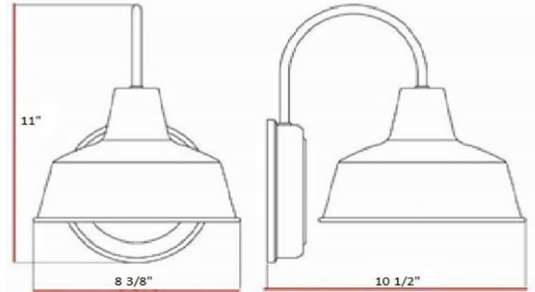

Mason I-Light Outdoor Wall Mount 8"
Rustic Red

SPECIFICATIONS

MOUNTING:	Wall Mount	LED BRIGHTNESS (LUMENS):	N/A
SLOPED CEILING ADAPTABLE:	N/A	LED COLOR CORRELATED TEMPERATURE (CCT):	N/A
LAMP TYPE 1:	1 lamp 60W Incandescent A19 Medium base bulb	LED COLOR RENDERING INDEX (CRI):	N/A
BULB INCLUDED:	No	LED EFFICACY:	N/A
WATTS PER BULB:	60W	LED AVERAGE RATED LIFE:	N/A
TOTAL WATTAGE:	60W	ENERGY EFFICIENT:	No
DIMMABLE:	Yes	LIGHTING AMPS:	0.5
MATERIAL CONSTRUCTION:	Steel	VOLTAGE:	120V
ASSEMBLED DIMENSIONS:	8.38" L x 11" H x 10.5" D		
WEIGHT:	2.00 lbs.		
BACKPLATE DIMENSIONS:	6.13" H x 6.13" W		
CANOPY CEILING DIMENSIONS:	N/A		
GLASS/SHADE DIMENSIONS:	5.5" H x 8.25" L x 8.25" D		
GLASS/SHADE MATERIAL:	Metal		
GLASS/SHADE TYPE:	N/A		
GLASS/SHADE COLOR:	N/A		