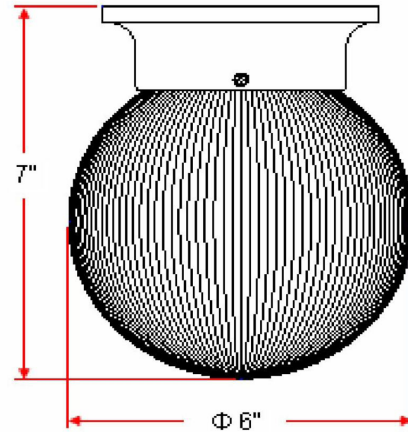

Millbridge I-Light Ceiling Light
Polished Brass

SPECIFICATIONS

MOUNTING:	Flush Mount	LED BRIGHTNESS (LUMENS):	N/A
SLOPED CEILING ADAPTABLE:	No	LED COLOR CORRELATED TEMPERATURE (CCT):	N/A
LAMP TYPE 1:	Maximum 60W Medium Base Bulb	LED COLOR RENDERING INDEX (CRI):	N/A
BULB INCLUDED:	No	LED EFFICACY:	N/A
WATTS PER BULB:	60W	LED AVERAGE RATED LIFE:	N/A
TOTAL WATTAGE:	60W	ENERGY EFFICIENT:	No
DIMMABLE:	Yes	LIGHTING AMPS:	N/A
MATERIAL CONSTRUCTION:	Steel	VOLTAGE:	120V
ASSEMBLED DIMENSIONS:	7" H x 6" L x 6" D		
WEIGHT:	1.84 lbs.		
BACKPLATE DIMENSIONS:	N/A		
CANOPY/PLATE DIMENSIONS:	N/A		
GLASS/SHADE DIMENSIONS:	6" H x 6" L x 6" D		
GLASS/SHADE MATERIAL:	Glass		
GLASS/SHADE TYPE:	Ribbed		
GLASS/SHADE COLOR:	Clear		