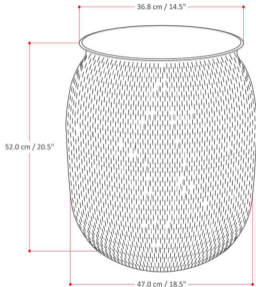

Griffen Metal Storage Table

Net Weight: 14.1 (lb)