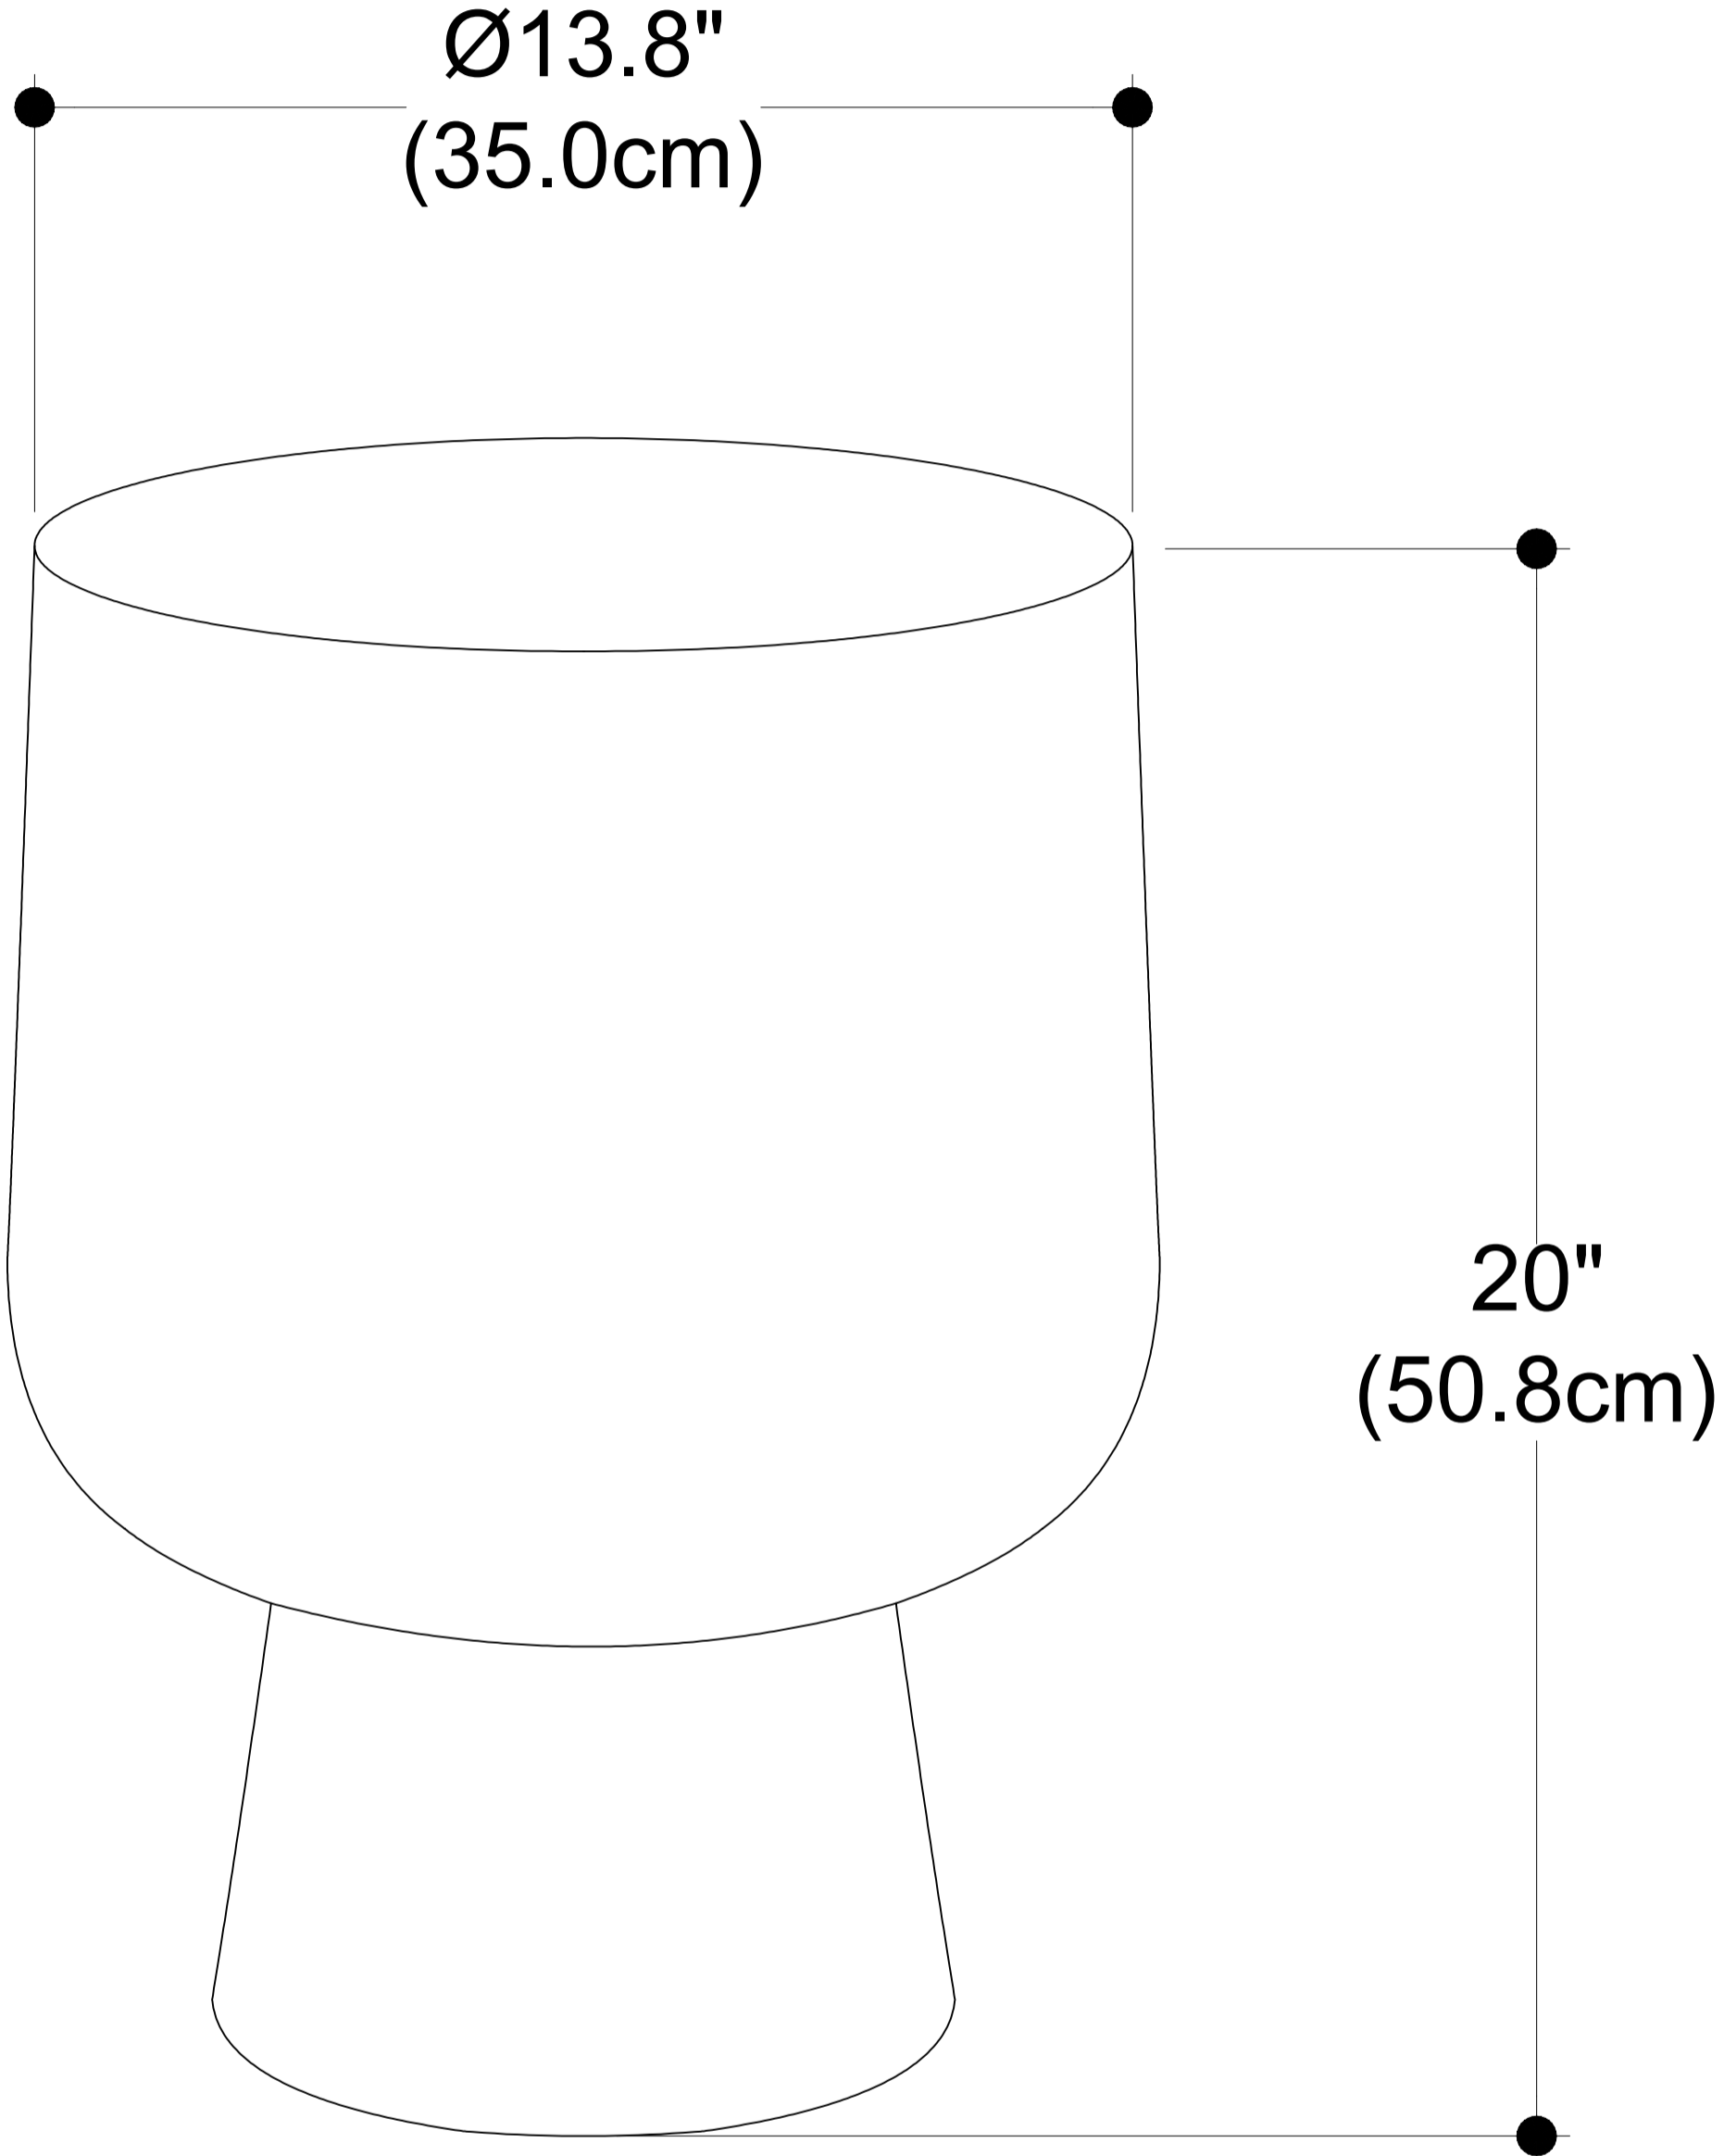

Anthony Side Table

Net Weight: 19.02 lbs / 8.63 Kgs