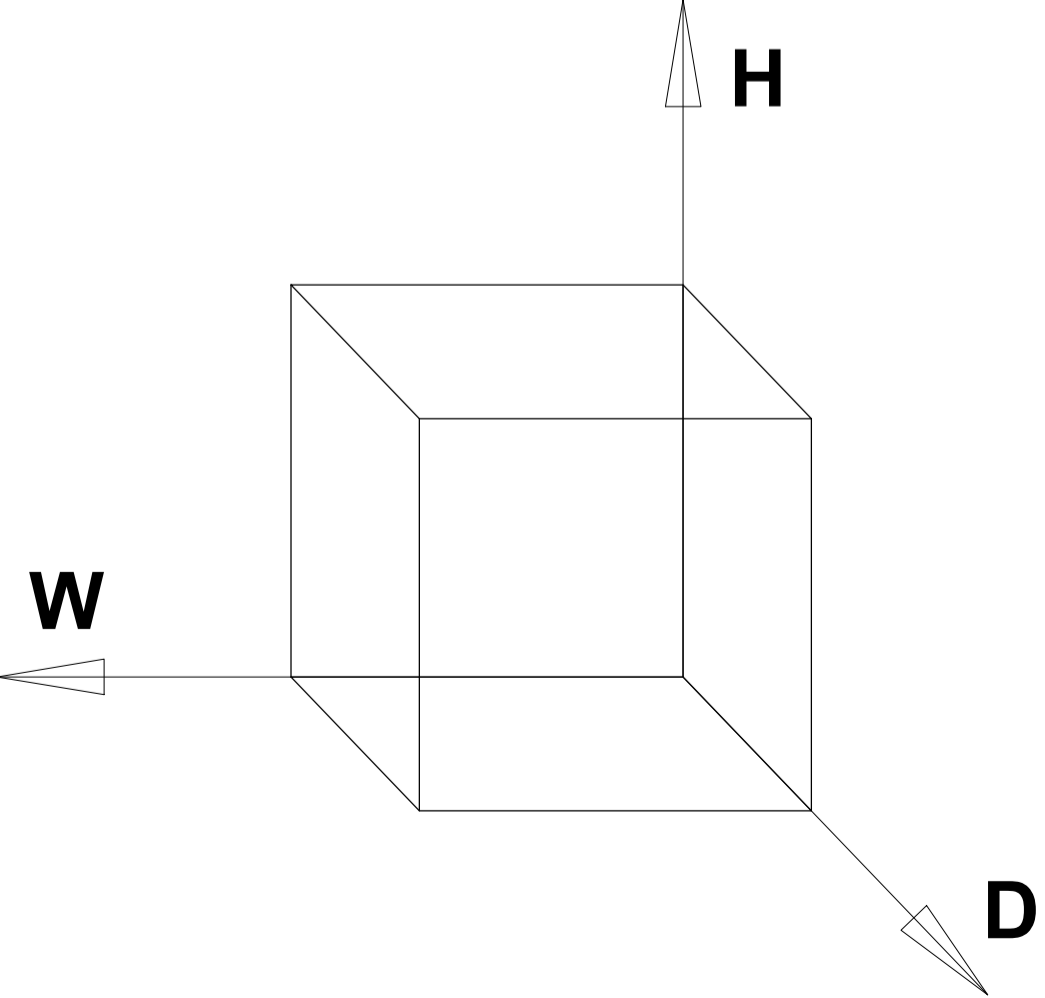

Anthony Side Table

Net Weight: 19.02 lbs / 8.63 Kgs