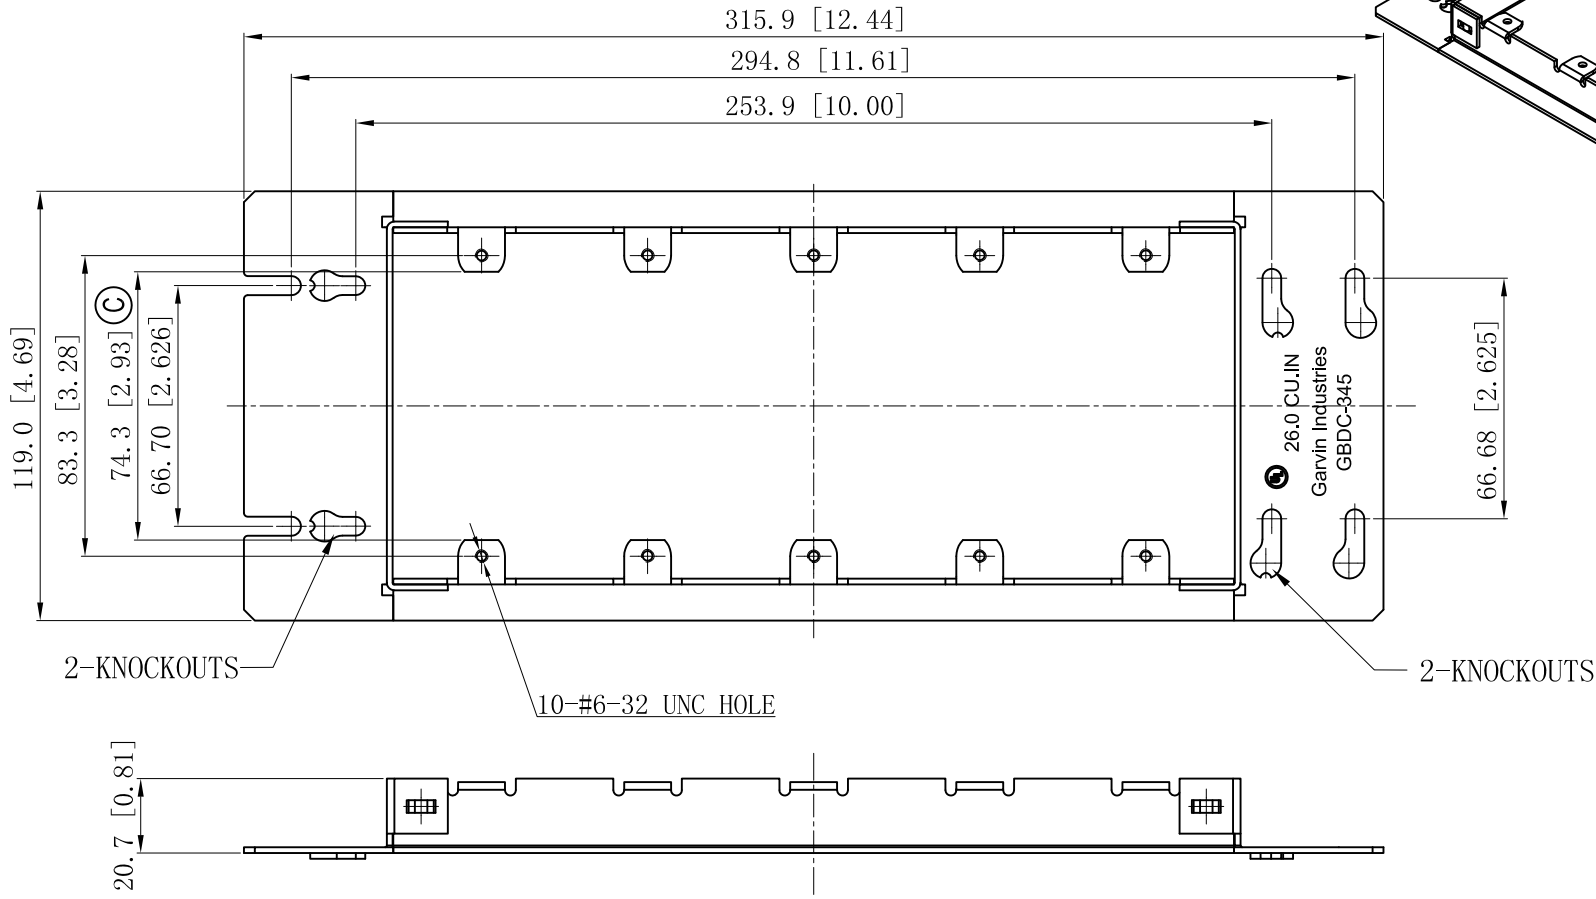

SIDES	BOTTOM
Material: Steel-0.0625"-G60 Galvanized	

This data sheet is for reference only .GARVIN INDUSTRIES reserves the right to make changes to the design without prior notice.

DESCRIPTION
TRADE REFERENCE TERMS

STANDARD PACKING
10 PCS

TITLE		
3/4"RAISED MULTI-GANG DEVICE COVERS		
SIZE	DWG NO.	REV
A4	GBDC-345	C
DATA SHEET		