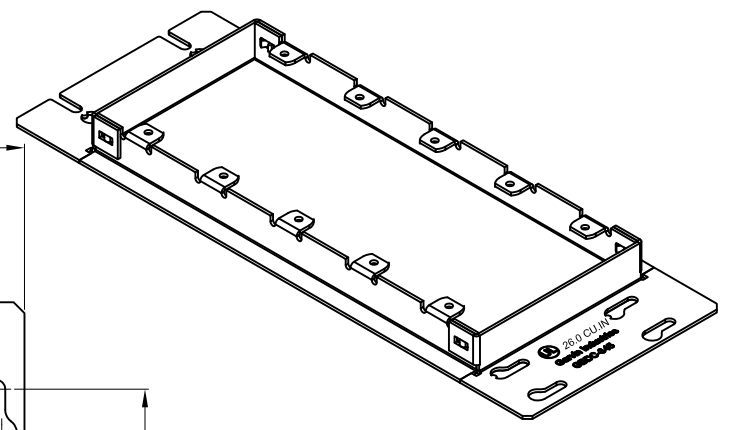

SIDES	BOTTOM
Material: Steel-0.0625"-G60 Galvanized	

This data sheet is for reference only .GARVIN INDUSTRIES reserves the right to make changes to the design without prior notice.

DESCRIPTION
TRADE REFERENCE TERMS

STANDARD PACKING
10 PCS

TITLE		
3/4"RAISED MULTI-GANG DEVICE COVERS		
SIZE	DWG NO.	REV
A4	GBDC-345	C
DATA SHEET		