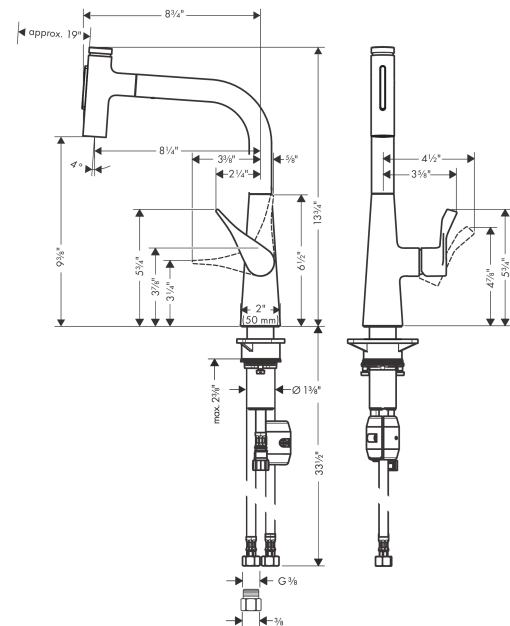

Metris Select
Prep Kitchen Faucet, 2-Spray Pull-Out, 1.75 GPM
 Finishes : **chrome** Part no. : **73822001**

Description

Features

- Swivel range 110° / 150°
- Laminar and needle spray
- Toggle spray diverter
- Select button provides convenient start/stop of the water flow at the sprayhead
- MagFit magnetic sprayhead docking
- Single-hole installation
- Flow: 1.75 GPM (6.6 L/Min)
- Ceramic cartridge
- 3/8" hoses
- Integrated double backflow prevention

Item details

List Price \$ 675.00

Technology

Compliance

Product image

Scale drawing

Metris Select
Prep Kitchen Faucet, 2-Spray Pull-Out, 1.75 GPM
 Finishes : **chrome** Part no. : **73822001**

Exploded drawing

Year of production: >04/19

Metris Select

Prep Kitchen Faucet, 2-Spray Pull-Out, 1.75 GPM

Finishes : **chrome** Part no. : **73822001**

Spare parts list

Year of production: >04/19

Pos.	Description	Part no.	Price	PU
1	spout cpl.	93175000	-	1
2	handspray	93410001	-	1
3	cover	92566000	-	1
4	O-Ring 14x1,5	98201000	-	1
5	nut	92567000	-	1
6	shut off unit	98463000	-	1
7	spray former	93342001	-	1
8	service tool	95910000	-	1
9	handle	93170000	-	1
10	hollow set screw M6x10 DIN 916	96029000	-	1
11	flange	95493000	-	1
12	O-ring 23x2	98398000	-	1
13	O-ring 27x1,5	92527000	-	1
14	nut	98864000	-	1
15	O-ring 25x1,5	98146000	-	1
16	cartridge, assy	97685000	-	1
17	seal	98865000	-	1
18	set of lever collars	98365000	-	1
19	O-ring 21x2,5	98211000	-	1
20	support	97523000	-	1
21	fixing set (Ø 34)	95049000	-	1
22	lever collar	97548000	-	1
23	hose 1,50 m	92569000	-	1
24	O-ring 8x2	98112000	-	1
25	weight	92500000	-	1
26	squeezing connection	96099000	-	1
27	connection hose 600 mm M10x1	92568000	-	1
28	connection hose 900 mm M8x0,75 G3/8	95372000	-	1
29	non return valve DW 10	96456000	-	1
30	filter packing	95291000	-	1
31	adapter for connection hose	88802000	-	1