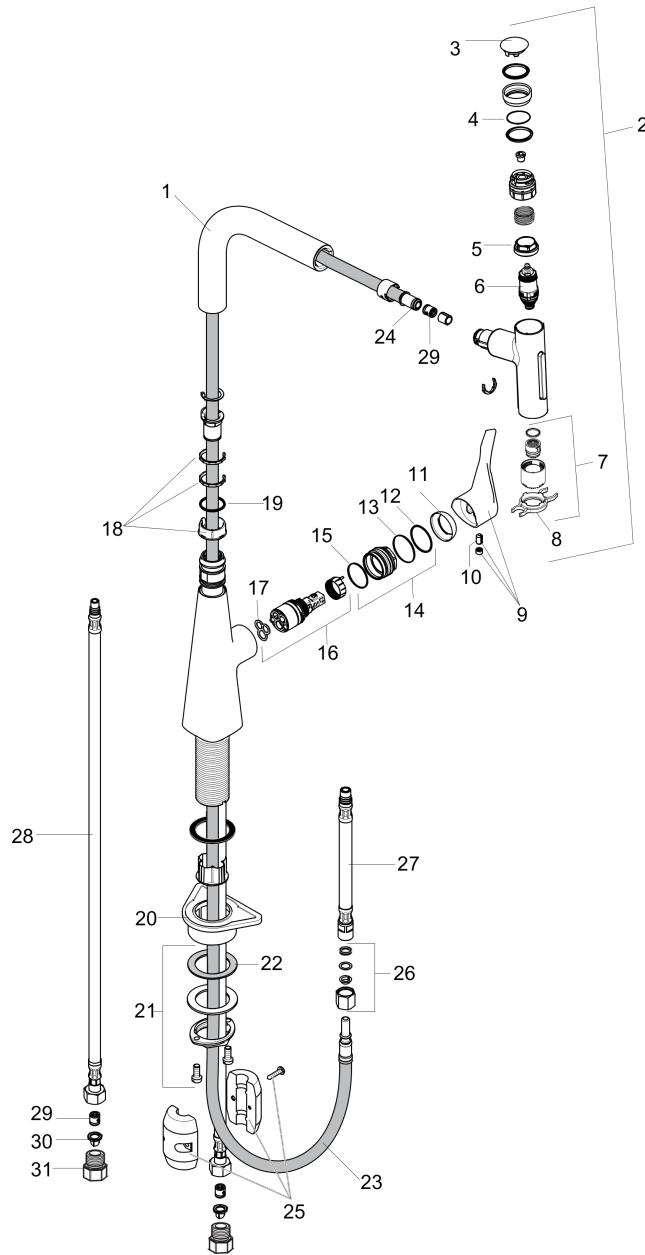

Metris Select
Prep Kitchen Faucet, 2-Spray Pull-Out, 1.75 GPM
 Finishes : **chrome** Part no. : **73822001**

Description

Features

- Swivel range 110° / 150°
- Laminar and needle spray
- Toggle spray diverter
- Select button provides convenient start/stop of the water flow at the sprayhead
- MagFit magnetic sprayhead docking
- Single-hole installation
- Flow: 1.75 GPM (6.6 L/Min)
- Ceramic cartridge
- 3/8" hoses
- Integrated double backflow prevention

Item details

List Price \$ 675.00

Technology

Compliance

Product image

Scale drawing

Metris Select
Prep Kitchen Faucet, 2-Spray Pull-Out, 1.75 GPM
 Finishes : **chrome** Part no. : **73822001**

Exploded drawing

Year of production: >04/19

Metris Select

Prep Kitchen Faucet, 2-Spray Pull-Out, 1.75 GPM

Finishes : **chrome** Part no. : **73822001**

Spare parts list

Year of production: >04/19

Pos.	Description	Part no.	Price	PU
1	spout cpl.	93175000	-	1
2	handspray	93410001	-	1
3	cover	92566000	-	1
4	O-Ring 14x1,5	98201000	-	1
5	nut	92567000	-	1
6	shut off unit	98463000	-	1
7	spray former	93342001	-	1
8	service tool	95910000	-	1
9	handle	93170000	-	1
10	hollow set screw M6x10 DIN 916	96029000	-	1
11	flange	95493000	-	1
12	O-ring 23x2	98398000	-	1
13	O-ring 27x1,5	92527000	-	1
14	nut	98864000	-	1
15	O-ring 25x1,5	98146000	-	1
16	cartridge, assy	97685000	-	1
17	seal	98865000	-	1
18	set of lever collars	98365000	-	1
19	O-ring 21x2,5	98211000	-	1
20	support	97523000	-	1
21	fixing set (Ø 34)	95049000	-	1
22	lever collar	97548000	-	1
23	hose 1,50 m	92569000	-	1
24	O-ring 8x2	98112000	-	1
25	weight	92500000	-	1
26	squeezing connection	96099000	-	1
27	connection hose 600 mm M10x1	92568000	-	1
28	connection hose 900 mm M8x0,75 G3/8	95372000	-	1
29	non return valve DW 10	96456000	-	1
30	filter packing	95291000	-	1
31	adapter for connection hose	88802000	-	1