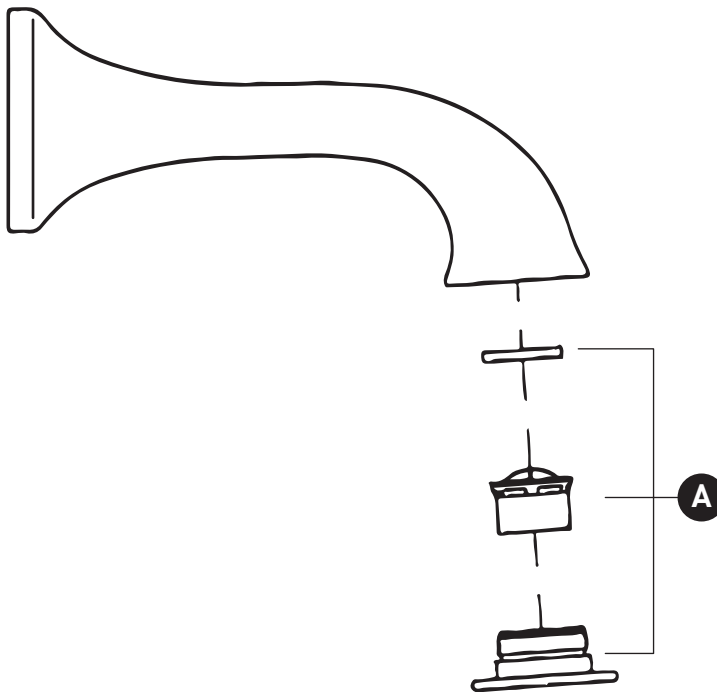

**VEUILLEZ EFFECTUER VOTRE COMMANDE
PAR NO DE RÉFÉRENCE**

ILLUSTRATIONS DES PIÈCES

C2503

Bec de baignoire mural

ID	Référence du kit	Finition
A	C7087	N/A

*Finition déterminée par le Suffixe

Finition	Description
APC	Laiton poli
IB	Cuivre italien
PN	Nickel poli
STN	Nickel satiné
TCB	Laiton toscan
ULB	Laiton non laqué

Pour la garantie ou des informations supplémentaires, contactez:

U.S.A.
houseofrohl.com/support
1-800-777-9762

QUÉBEC / MARITIMES / OUEST CANADIEN
houseofrohl.ca/support
1-866-473-8442

ONTARIO
houseofrohl.ca/support
1-800-287-5354

Riobel

PERRIN & ROWE
LONDON

victoria ⊕ albert

ROHL