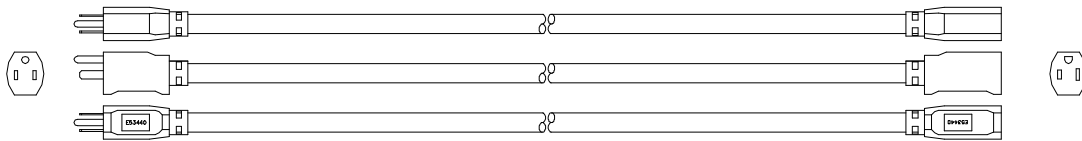

CATALOG NUMBER: See table below
DESCRIPTION: AMERICAN MUSTANG® rubber extension cord with power indicator light in the cord connector
APPROVALS: UL/CUL Listed Outdoor Use Cord Set

CONSTRUCTION PARAMETERS:

Cable type: 12/3 SJOOW
 Cable jacket material: CPE
 Cable jacket color: Yellow
 Cord rating: Hard Usage per the National Electrical Code
 Cable legend type: Black ink print

Attachment plug configuration: NEMA 5-15P
 Cord connector configuration: NEMA 5-15R
 Plug and connector material: Clear PVC, with neon power indicator lamp in the connector

ELECTRICAL AND ENVIRONMENTAL PROPERTIES:

Cable temperature rating: -40 to +105 °C
 Nominal operating voltage: 125 VAC
 Maximum operating current: 15 A

Catalog no.	Length	Case qty	UPC
3687SW0002	25 ft	12	0 29892 03687 4
3688SW0002	50 ft	6	0 29892 03688 1
3689SW0002	100 ft	4	0 29892 03689 8