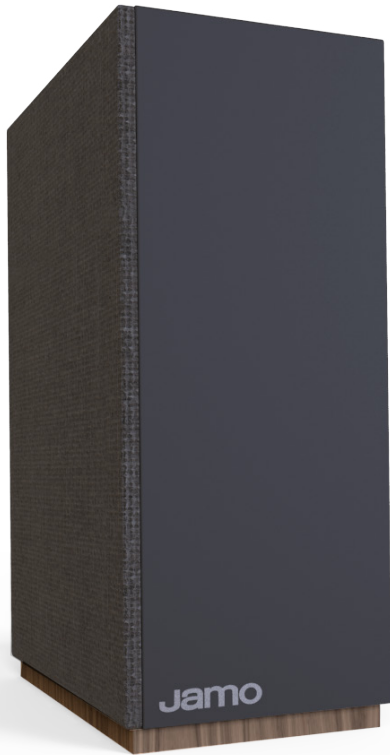

S 808 SUB

8" SUBWOOFER

COMPLETELY NEW, COMPLETELY MODERN

The new Jamo Studio 8 series has been completely reimagined to live seamlessly in modern, premium environments. Contemporary material and finish choices accentuate the clean, minimalist lines of this European design, while the compact cabinet designs are an ideal solution for urban living environments around the world.

TRUE CINEMA LOW FREQUENCIES

Equipped with a 8" polyfiber woofer and a 100W class D amplifier, the Jamo Studio S 808 SUB delivers dynamic, powerful bass in any listening environment - from full cinema surround systems to critical 2-channel listening.

ULTRA SLIM CABINET

The Jamo Studio S 808 SUB utilizes an ultra-slim cabinet for exceptional placement flexibility and orientation flexibility - front firing against a wall or side firing next to a media console or cabinet. At less than 7" deep, it can even be placed on its side and hidden underneath a sofa or chair. The 90° power cable allows for extra tight placement against the wall, for minimal intrusion into the room.

BOTTOM MOUNTED AMPLIFIER

The high powered class D amplifier and input panel is mounted on the bottom of the cabinet, making for a clean, unobtrusive look in any orientation. 90° power cable and RCA cable are included for exceptional space management.