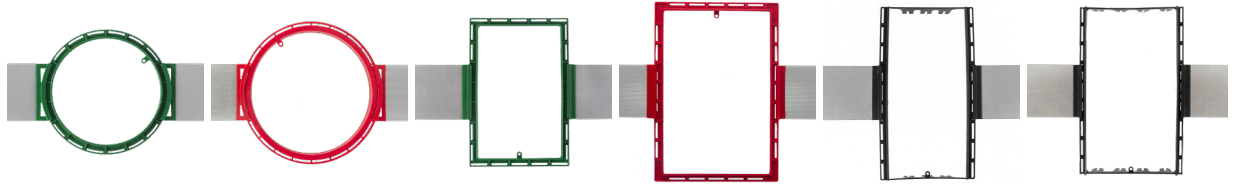

# ELAN Architectural Speakers

SPECIFICATIONS	EL-PCB-IC-6	EL-PCB-IC-8	EL-PCB-IW-6	EL-PCB-IW-8	EL-PCB-IWLCR-5	EL-PCB-IWLCR-6
<b>Description</b>	<b>6-1/2" (160mm)</b> In-Ceiling Pre-Construction Brackets (Sold In Pairs)	<b>8" (200mm)</b> In-Ceiling Pre-Construction Brackets (Sold In Pairs)	<b>6-1/2" (160mm)</b> In-Wall Pre-Construction Brackets (Sold In Pairs)	<b>8" (200mm)</b> In-Wall Pre-Construction Brackets (Sold In Pairs)	<b>5" (130mm)</b> LCR In-Wall Pre-Construction Brackets (Each)	<b>6-1/2" (160mm)</b> LCR In-Wall Pre-Construction Bracket (Each)
<b>Pre-Construction Brackets for ELAN Speaker Models</b>	<b>6" In-Ceiling Models</b> EL-400-IC-6 EL-600-IC-6 EL-800-IC-6 EL-400-ICDVC-6 EL-600-ICLCR-6 EL-800-ICLCR-6	<b>8" In-Ceiling Models</b> EL-600-IC-8 EL-800-IC-8 EL-800-ICDVC-8 EL-800-ICLCR-8	<b>6" In-Wall Models</b> EL-400-IW-6 EL-600-IW-6	<b>8" In-Wall Models</b> EL-800-IW-8	<b>5" LCR In-Wall Model</b> EL-600-IWLCR-5	<b>6" LCR In-Wall Model</b> EL-800-IWLCR-6
<b>Features</b>	Aluminum Clip-in Arms		Rust-resistant aluminum arms clip in for easy assembly.			
	Drywall Lip		The drywall lip ensures that the speaker hole is cut out and not covered up by drywall.			
	Color Coded for Identification		The Pre-Construction bracket is color coded for easy identification from a distance.			