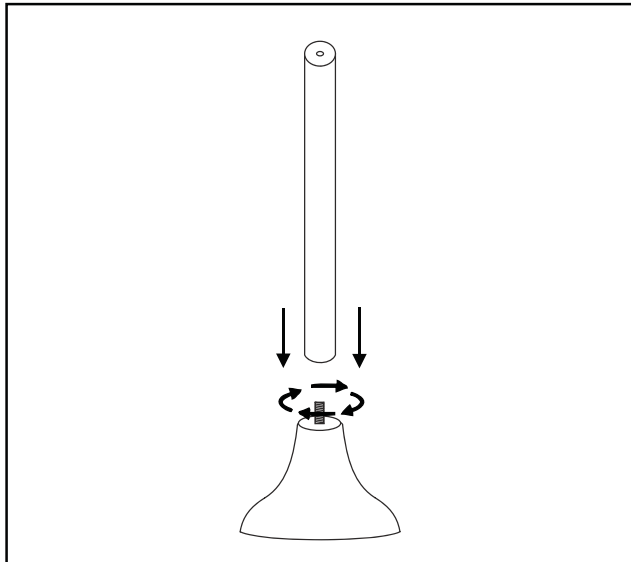

ASSEMBLY INSTRUCTIONS

SANZO DRINK TABLE

METAL BASE

1 PC METAL PLATE

1 PC METAL POLE

STEP-1

STEP-2

READY TO USE