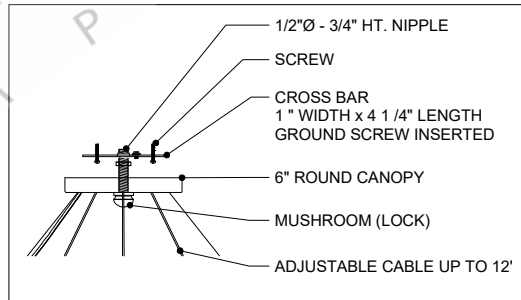

TOP VIEW

FRONT VIEW

9000-0059

ALL WORK © 2015 CURREY & COMPANY