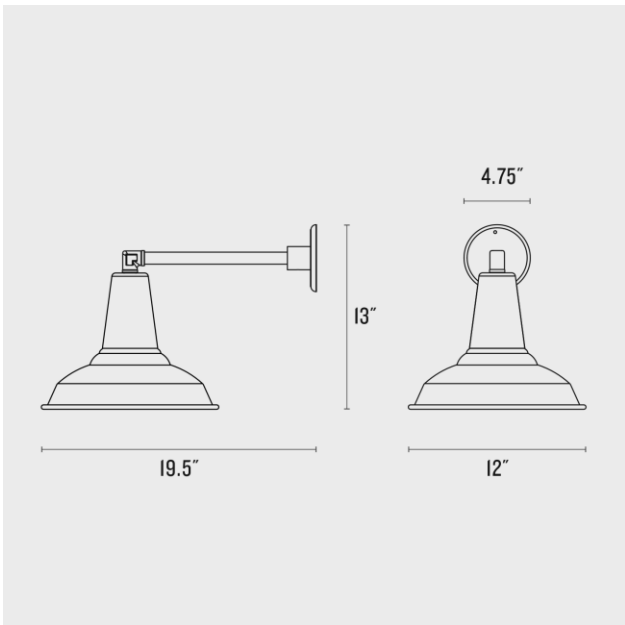

Color Option(s)

Cage Option(s)