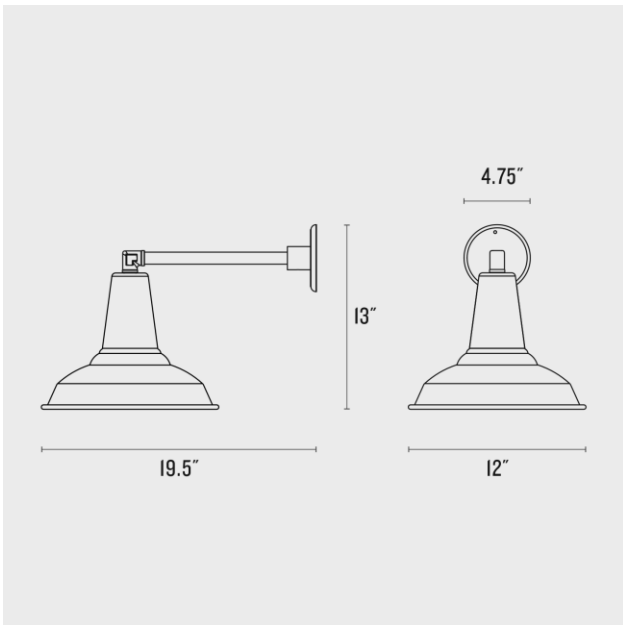

Color Option(s)

Cage Option(s)