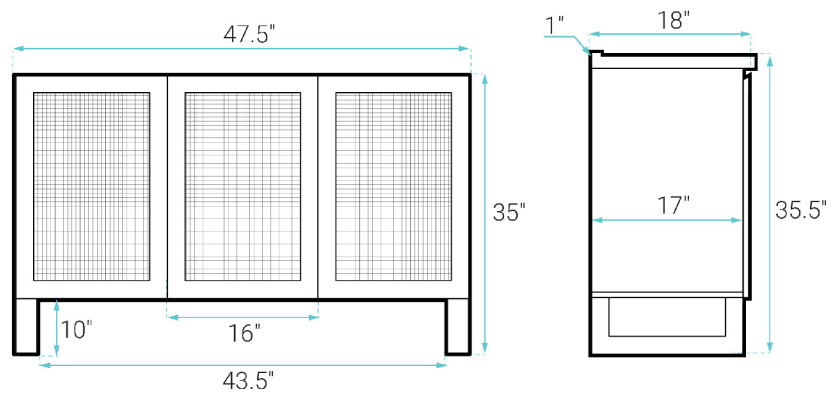

INSTALLATION:

Freestanding, assembly required

COLORS & FINISHES:

- Honey: SM-BV811

SPECIFICATIONS:

N.W: 110 lb.

W: 48" x D: 18.5" x H: 35.5"

Inner Sink: D: 10.5" x W: 16.5" x H: 5"