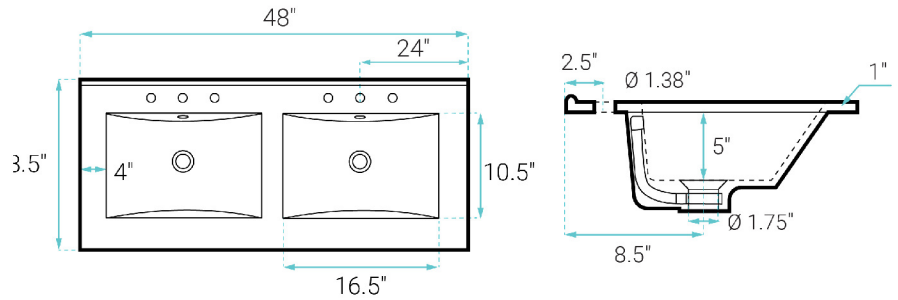

Arles

Swiss Madison®
well made forever

Freestanding Vanity SM-BV811D-3

FEATURES:

- Sleek, freestanding design
- Glazed ceramic, single sink
- Standard 1.75" drain hole
- Standard 1.38" faucet holes
- Chrome-finish overflow
- Woven rattan cabinet doors

INSTALLATION:

Freestanding, assembly required

COLORS & FINISHES:

- Honey: SM-BV811

SPECIFICATIONS:

N.W: 110 lb.

W: 48" x D: 18.5" x H: 35.5"

Inner Sink: D: 10.5" x W: 16.5" x H: 5"