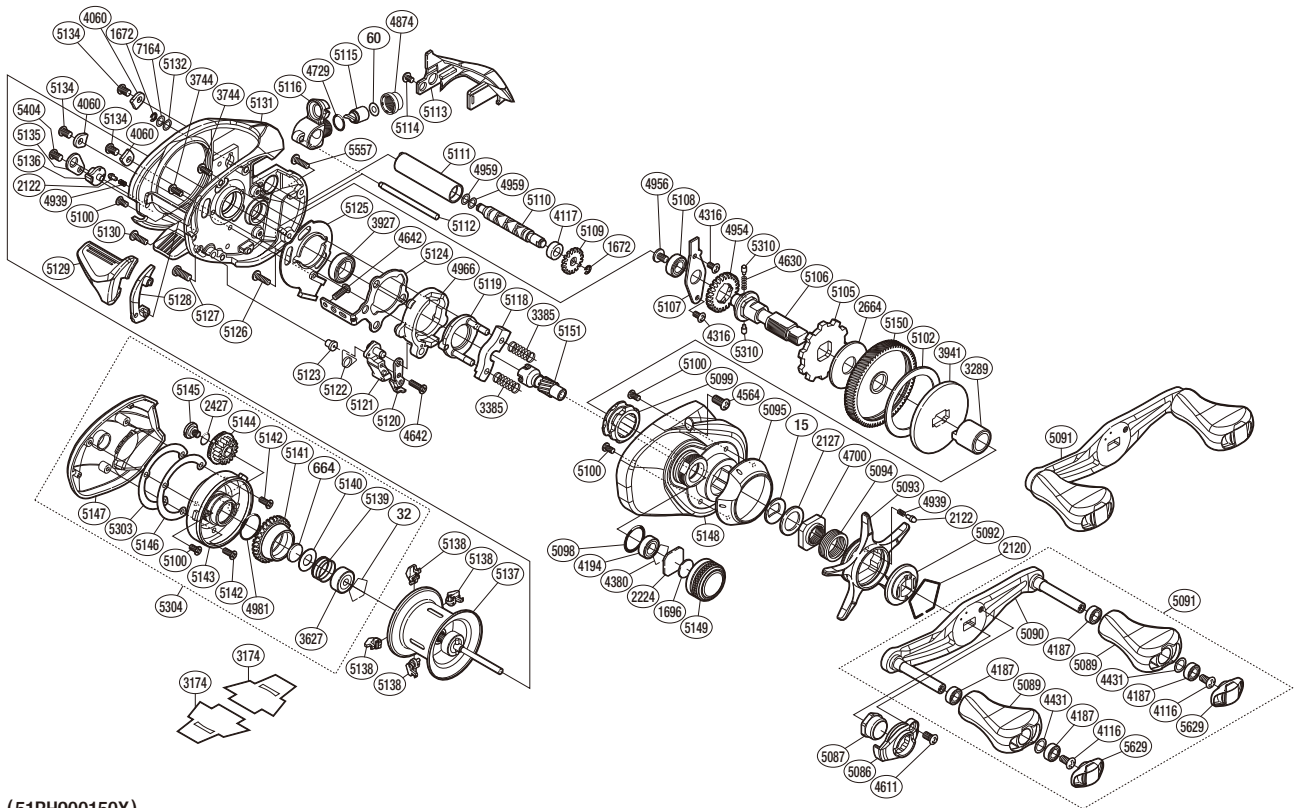

SHIMANO

ALDEBARAN

ALD-50HG

(51RH900150X)

#	Part No.	Description	#	Part No.	Description	#	Part No.	Description
15	10D60	Drag Spring Washer	4959	10GFJ	Washer	5126	1055A	Screw
32	10GEW	Bearing Retainer	4966	10K0X	Clutch Cam	5127	103DF	Screw
60	10CFW	Spacer	4981	10LA8	O Ring	5128	10973	Clutch Bar Guide
664	1057S	Spacer B	5086	10Q5S	Handle Retainer	5129	10MWK	Quick-Fire II Clutch Bar
1672	105NC	E Lock	5087	10FFF	Handle Nut	5130	1055C	Screw
1696	10896	Cast Control Spacer	5089	10327	Handle Knob	5131	10EY0	One-Piece Frame
2120	10KXV	Click Plate Retainer	5090	10A6A	Handle Shank Assembly	5132	10GN1	Washer
2122	10BT0	Click Pin	5091	10BLW	Handle Assembly	5134	103H0	Screw
2127	10J1N	Star Drag Spacer	5092	10J1Z	Star Drag Click Plate	5135	10BGQ	Cam Lever Retainer
2224	1085F	Spool Tension Spacer	5093	10AU3	Star Drag	5136	10BAU	Side Plate Cam Lever
2427	108WS	O Ring	5094	10A78	Star Drag Spring	5137	10L3Q	Spool Assembly(With Bearing)
2664	10CJ4	Drag Washer	5095	10K08	Clutch Button Attachment	5138	1046L	Brake Shoe
3289	10BN7	Roller Clutch Inner Tube	5098	10LA9	O Ring	5139	10F1N	Bearing Pressure Spring
3385	104BJ	Yoke Spring	5099	10F35	Roller Clutch Bearing	5140	10GHQ	Washer
3627	105C0	Ball Bearing	5100	1055J	Screw	5141	10EXT	Brake Pipe Gear
3744	10LVH	Screw	5102	1071R	Drag Washer	5142	10559	Screw
3927	10EX8	Ball Bearing	5105	10D72	Anti-Reverse Ratchet	5143	10FXK	Brake Case
3941	10D3R	Key Washer	5106	105CE	Drive Shaft	5144	10B20	Br Dial
4060	108AT	Side Frame Plate	5107	109SZ	Drive Shaft Retainer	5145	10A6K	Screw
4116	103E9	Screw	5108	105BV	Ball Bearing	5146	108AZ	Washer
4117	10PXY	Handle Knob Bushing	5109	10FNX	Idle Gear	5147	10D15	Left Side Plate
4187	104VX	Ball Bearing	5110	104ZG	Worm Shaft	5148	10GNY	Right Side Plate
4194	105BP	Ball Bearing	5111	10NFW	Level Wind Guard	5149	10KDR	Cast Control Cap
4316	10MT2	Screw	5112	10QSG	Stabilizer Bar	5150	10CNU	Drive Gear
4380	1057X	Retainer	5113	10FWG	Level Wind Protector	5151	10CS7	Pinion Gear
4431	10G8G	Washer	5114	10MPF	Screw	5303	108EX	Washer
4564	10LZD	Screw	5115	10FFU	Line Guide Pawl	5304	10RAD	Left Side Plate Assembly
4611	103EE	Screw	5116	10NYH	Line Guide	5310	10HJG	Idle Gear Pin
4630	10JDX	Idle Gear Spring	5118	1046Z	Yoke	5404	10DN7	Screw
4642	10PVS	Screw	5119	10F3Z	Clutch Cam Retainer	5557	10LPJ	Screw
4700	10A0B	Star Drag Nut	5120	10458	Clutch Pawl B	5629	10FMJ	Handle Knob Seal
4729	108WQ	O Ring	5121	105ZP	Clutch Pawl A	7164	10QW8	Washer
4874	10FJB	Pawl Cap	5122	104CL	Clutch Pawl Spring			
4939	10988	Click Spring	5123	10C44	Clutch Spring Holder			
4954	10J6W	Idle Gear	5124	10QLF	Clutch Plate	3174	10PBQ	Reel Seat Spacer (Accessory)
4956	10PVT	Screw	5125	10BVU	Clutch Guard	4692	10LQ0	B-100 Oil (Accessory)