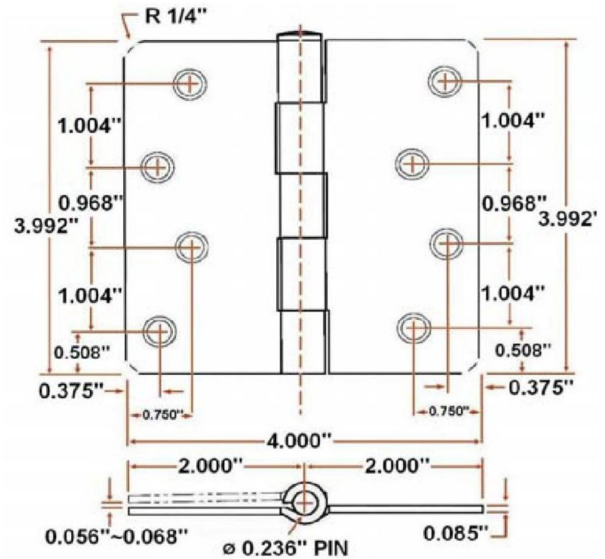

8-Hole 4" x 4", 1/4" Radius Hinge, 10-Pack
Oil Rubbed Bronze

SPECIFICATIONS

MATERIAL CONSTRUCTION:	Steel
MOUNTING HARDWARE INCLUDED:	Yes
TOOLS NEEDED FOR INSTALLATION:	Screwdriver
ASSEMBLED DIMENSIONS:	4" H x 4" L x 0.09" D
ASSEMBLED WEIGHT:	5.3 lbs.
CROSS BORE:	N/A
CORNER RADIUS:	1/4"
PROJECTION:	N/A
HINGE TYPE:	Butt Hinge
NUMBER OF HOOKS:	N/A