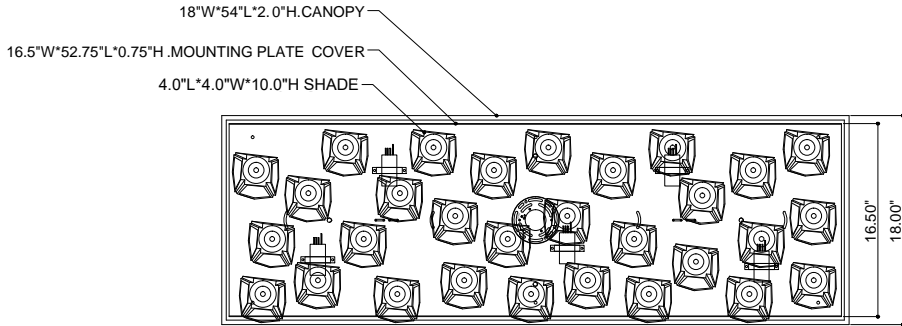

CANOPY DETAIL

TOP VIEW

FRONT VIEW

9000-1038

ALL WORK © 2022 CURREY & COMPANY