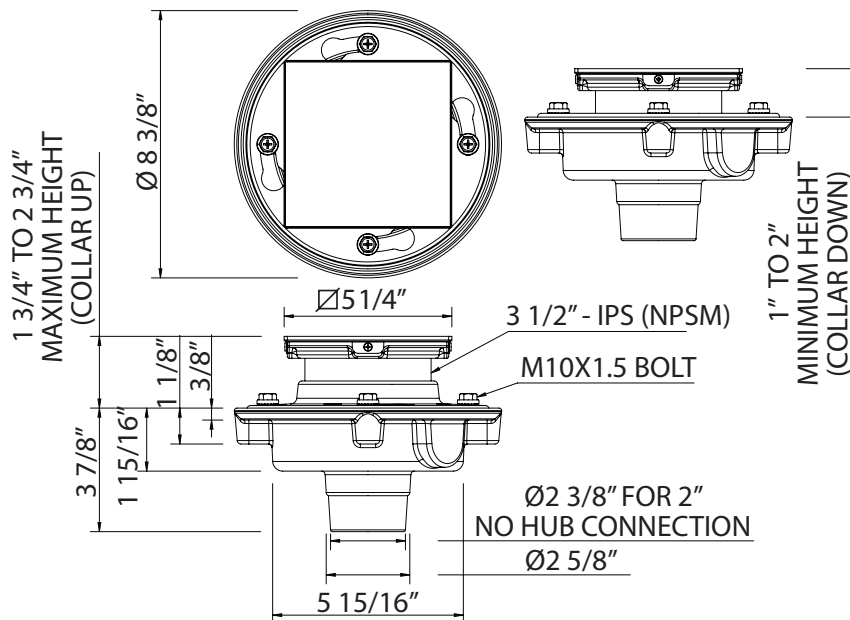

For warranty or additional information, contact:

U.S.A.
houseofrohl.com/support
1-800-777-9762

QUEBEC / MARITIMES / WESTERN CANADA
QUÉBEC / MARITIMES / OUEST CANADIEN
QUEBEC / MARITIMOS / CANADA OCCIDENTAL
houseofrohl.ca/support
1-866-473-8442

ONTARIO
houseofrohl.ca/support
1-800-287-5354