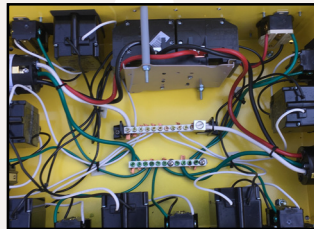

BUSBAR

A

B

Image A is a Southwire Box. A lot larger Busbar.
Image B is competitor, a lot smaller.

WIRING

A

B

Image A is a Southwire Box. Everything is zip tied and tied down.
Image B is competitor, some are zip tied but nothing is tied down. Messy appearance.

NEMA 3R

A

B

Image A is a Southwire Box. Weather strip around perimeter of box. Also noted NEMA 3R on top of our box.

Image B is competitor, no weather strip, metal lid on metal box. Nothing noted on top of box other than competitor logo.

BUILT FOR DURABILITY.
BUILT FOR RELIABILITY.
BUILT FOR WORK.™

SCREWS

A

B

Image A is a Southwire Box. Machine screws
Image B is a competitor, with self tap screws.

CONSTRUCTION

A

B

Image A is a Southwire Box with thicker gauge metal and a center support bar.

Image B is competitor, thinner gauge metal and no support bar.

X-TREME BOX QUALITY

- Enclosure type: NEMA 3R with rainproof weather strip
- Enclosure material: 16 GA galvanized steel
- Enclosure base: Carbon steel with crossbar
- Receptacle covers: Thermoplastic
- 20-point final inspection before packout
- Heavy duty, reinforced corrugated packaging