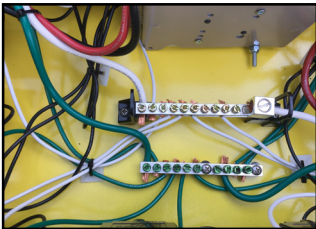

BUSBAR

A

B

Image A is a Southwire Box. A lot larger Busbar.
Image B is competitor, a lot smaller.

WIRING

A

B

Image A is a Southwire Box. Everything is zip tied and tied down.
Image B is competitor, some are zip tied but nothing is tied down. Messy appearance.

NEMA 3R

A

B

Image A is a Southwire Box. Weather strip around perimeter of box. Also noted NEMA 3R on top of our box.

Image B is competitor, no weather strip, metal lid on metal box. Nothing noted on top of box other than competitor logo.

Image A is a Southwire Box with thicker gauge metal and a center support bar.

Image B is competitor, thinner gauge metal and no support bar.

X-TREME BOX QUALITY

- Enclosure type: NEMA 3R with rainproof weather strip
- Enclosure material: 16 GA galvanized steel
- Enclosure base: Carbon steel with crossbar
- Receptacle covers: Thermoplastic
- 20-point final inspection before packout
- Heavy duty, reinforced corrugated packaging

SPECIFICATIONS

PART#	BASE	50A INLET AND FEED THRU	20A OUTLETS(6)	NAME FACE	30A OUTLET	NAME FACE	WT (LBS)
19703R02	Sled Base	50A 125/250V Locking California-Style CS63 Inlet & Outlet	NEMA 5-20 T Slot single receptacles with dedicated GFCI protection		NEMA L6-30		34
19723R02	Roll Cage		GFCI protection per pair of receptacles				
19763R02	Sled Base		NEMA L5-20 single receptacles with dedicated GFCI Protection		NEMA L6-30		
19603R02	Sled Base	GFCI protection per pair of receptacles					
19623R02	Roll Cage						
19663R02	Sled Base						