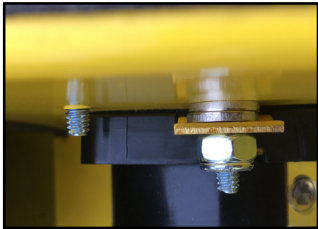

BUSBAR

A

B

Image A is a Southwire Box. A lot larger Busbar.
Image B is competitor, a lot smaller.

WIRING

A

B

Image A is a Southwire Box. Everything is zip tied and tied down.
Image B is competitor, some are zip tied but nothing is tied down. Messy appearance.

NEMA 3R

A

B

Image A is a Southwire Box. Weather strip around perimeter of box. Also noted NEMA 3R on top of our box.

Image B is competitor, no weather strip, metal lid on metal box. Nothing noted on top of box other than competitor logo.

BUILT FOR DURABILITY.
BUILT FOR RELIABILITY.
BUILT FOR WORK.™

SCREWS

A

B

Image A is a Southwire Box. Machine screws
Image B is a competitor, with self tap screws.

CONSTRUCTION

A

B

Image A is a Southwire Box with thicker gauge metal and a center support bar.

Image B is competitor, thinner gauge metal and no support bar.

X-TREME BOX QUALITY

- Enclosure type: NEMA 3R with rainproof weather strip
- Enclosure material: 16 GA galvanized steel
- Enclosure base: Carbon steel with crossbar
- Receptacle covers: Thermoplastic
- 20-point final inspection before packout
- Heavy duty, reinforced corrugated packaging