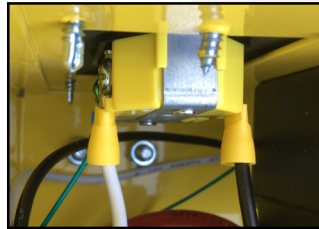

BUSBAR

A

B

Image A is a Southwire Box. A lot larger Busbar.
Image B is competitor, a lot smaller.

WIRING

A

B

Image A is a Southwire Box. Everything is zip tied and tied down.
Image B is competitor, some are zip tied but nothing is tied down. Messy appearance.

NEMA 3R

A

B

Image A is a Southwire Box. Weather strip around perimeter of box. Also noted NEMA 3R on top of our box.

Image B is competitor, no weather strip, metal lid on metal box. Nothing noted on top of box other than competitor logo.

BUILT FOR DURABILITY.
BUILT FOR RELIABILITY.
BUILT FOR WORK.™

SCREWS

A

B

Image A is a Southwire Box. Machine screws
Image B is a competitor, with self tap screws.

CONSTRUCTION

A

B

Image A is a Southwire Box with thicker gauge metal and a center support bar.

Image B is competitor, thinner gauge metal and no support bar.

X-TREME BOX QUALITY

- Enclosure type: NEMA 3R with rainproof weather strip
- Enclosure material: 16 GA galvanized steel
- Enclosure base: Carbon steel with crossbar
- Receptacle covers: Thermoplastic
- 20-point final inspection before packout
- Heavy duty, reinforced corrugated packaging