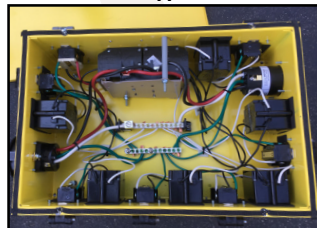

X-TREME BOX

HOW DO OUR TEMP POWER BOXES STACK-UP?

When there's a job to do...Southwire's X-Treme Boxes are built for working in extreme conditions! Take a look at how our X-Treme Boxes stack up to the competition inside and out!

BUSBAR

A

B

Image A is a Southwire Box. A lot larger Busbar.
Image B is competitor, a lot smaller.

WIRING

A

B

Image A is a Southwire Box. Everything is zip tied and tied down.
Image B is competitor, some are zip tied but nothing is tied down. Messy appearance.

NEMA 3R

A

B

Image A is a Southwire Box. Weather strip around perimeter of box. Also noted NEMA 3R on top of our box.

Image B is competitor, no weather strip, metal lid on metal box. Nothing noted on top of box other than competitor logo.

Image A is a Southwire Box with thicker gauge metal and a center support bar.

Image B is competitor, thinner gauge metal and no support bar.

X-TREME BOX QUALITY

- Enclosure type: NEMA 3R with rainproof weather strip
- Enclosure material: 16 GA galvanized steel
- Enclosure base: Carbon steel with crossbar
- Receptacle covers: Thermoplastic
- 20-point final inspection before packout
- Heavy duty, reinforced corrugated packaging