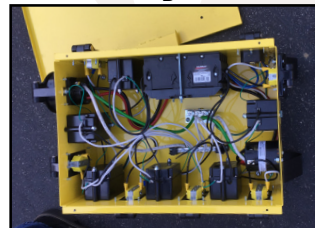

BUSBAR

A

B

Image A is a Southwire Box. A lot larger Busbar.
Image B is competitor, a lot smaller.

WIRING

A

B

Image A is a Southwire Box. Everything is zip tied and tied down.
Image B is competitor, some are zip tied but nothing is tied down. Messy appearance.

NEMA 3R

A

B

Image A is a Southwire Box. Weather strip around perimeter of box. Also noted NEMA 3R on top of our box.

Image B is competitor, no weather strip, metal lid on metal box. Nothing noted on top of box other than competitor logo.

BUILT FOR DURABILITY.
BUILT FOR RELIABILITY.
BUILT FOR WORK.™

SCREWS

A

B

Image A is a Southwire Box. Machine screws
Image B is a competitor, with self tap screws.

CONSTRUCTION

A

B

Image A is a Southwire Box with thicker gauge metal and a center support bar.

Image B is competitor, thinner gauge metal and no support bar.

X-TREME BOX QUALITY

- Enclosure type: NEMA 3R with rainproof weather strip
- Enclosure material: 16 GA galvanized steel
- Enclosure base: Carbon steel with crossbar
- Receptacle covers: Thermoplastic
- 20-point final inspection before packout
- Heavy duty, reinforced corrugated packaging