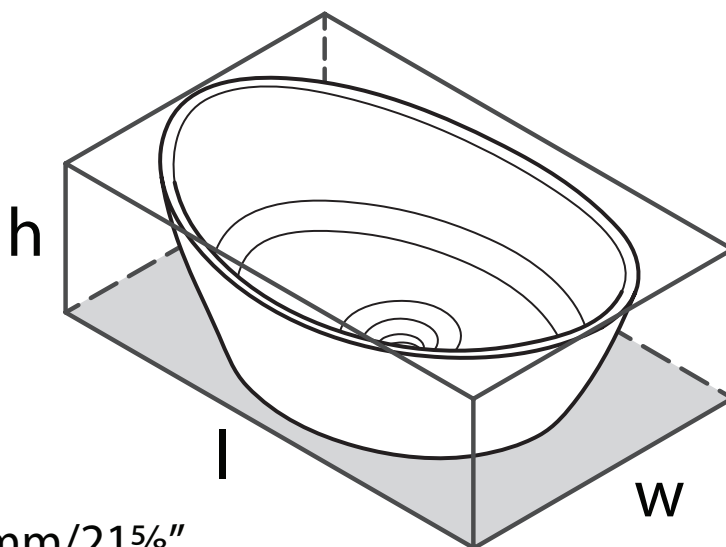

### Amalfi

22" x 13" Oval Vessel Lavatory Sink

**MODEL:** AML-55

$$l = 550\text{mm}/21\frac{5}{8}"$$

$$w = 340\text{mm}/13\frac{3}{8}"$$

$$h = 168\text{mm}/6\frac{5}{8}"$$

For warranty or additional information, contact: