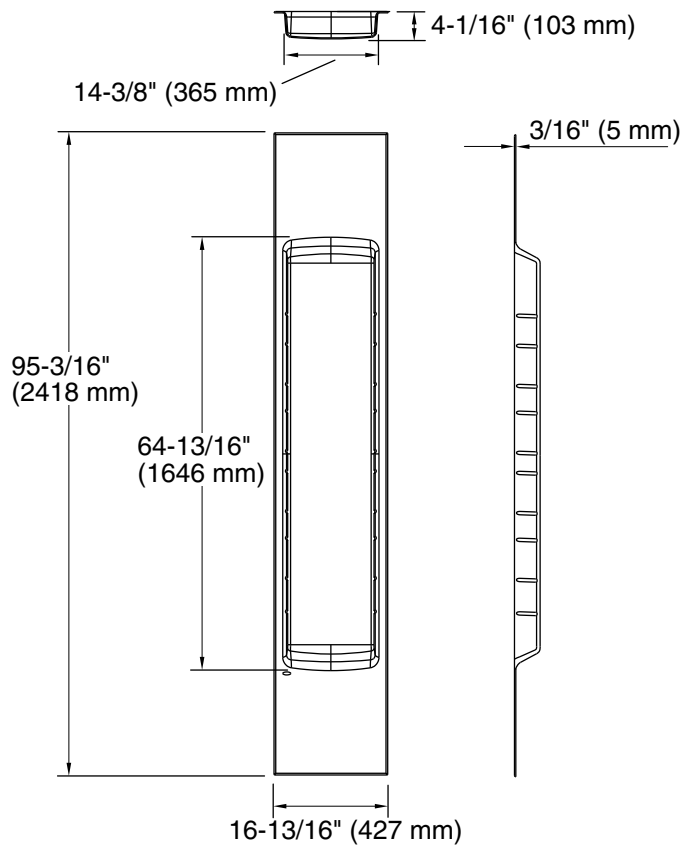

Features

- For use with KOHLER Choreograph wall panels
- Four shelves; all removable for easy cleaning
- Unique design ensures no water can collect on the shelves
- Shower basket offers concealed storage for small items
- Shelves and basket are height-adjustable to 10 positions
- One shelf includes a hook for hanging storage and a cup for toothbrushes or razors
- Integrated foot ledge makes it easier to shave or wash your feet
- Recommended K-97636 Choreograph seam joint for installation (sold separately)
- Acrylic with matte finish to coordinate with Choreograph shower walls

Available Colors/Finishes

Color tiles intended for reference only.

Color	Code	Description
	0	White
	96	Biscuit
	NY	Dune
	95	Ice™ Grey

Technical Information

All product dimensions are nominal.

Material: Acrylic