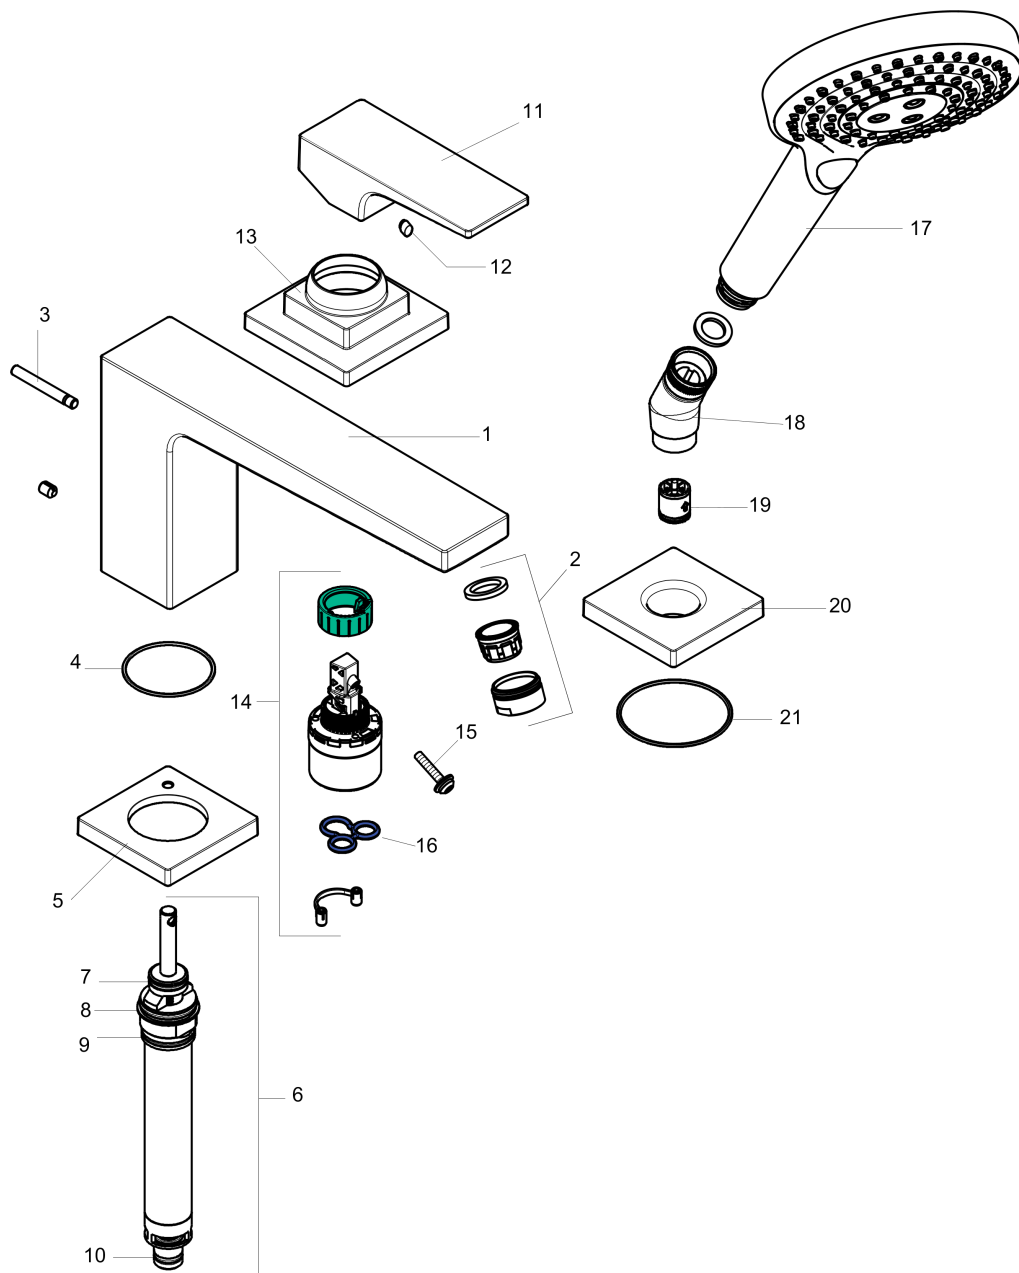

Metropol
3-Hole Roman Tub Set Trim with Lever Handle and 1.75 GPM Handshower
 Finishes : **brushed nickel** Part no. : **32556821**

Description

Features

- Flow: 5.81 GPM (22 L/Min)
- Ceramic cartridge
- Integrated double backflow prevention

Item details

List Price \$ 949.00

Technology

Compliance

Product image

Scale drawing

Metropol
3-Hole Roman Tub Set Trim with Lever Handle and 1.75 GPM Handshower
 Finishes : **brushed nickel** Part no. : **32556821**

Exploded drawing

Year of production: >07/18

Metropol**3-Hole Roman Tub Set Trim with Lever Handle and 1.75 GPM Handshower**Finishes : **brushed nickel** Part no. : **32556821****Spare parts list**

Year of production: >07/18

Pos.	Description	Part no.	Price	PU
1	spout cpl.	93151820	-	1
2	aerator M24x1 (30 l/min)	96512820	-	1
3	diverter knob	98707820	-	1
4	O-ring 41x1,5	98168000	-	1
5	escutcheon for spout	93152820	-	1
6	selector assy	96775000	-	1
7	O-Ring 14x2,5	98189000	-	1
8	O-Ring 23x2,5	98183000	-	1
9	O-Ring 22x2	98185000	-	1
10	O-ring 9x2,5	98217000	-	1
11	handle	93075820	-	1
12	screw cover	96338000	-	1
13	escutcheon	93138820	-	1
14	cartridge, assy	92730000	-	1
15	locking screw for handle	95140000	-	1
16	seal	95008000	-	1
17	handshower	26036821	-	1
18	shower holder	28071820	-	1
19	set of non return valves DW 15	94074000	-	1
20	escutcheon for shower holder	93153820	-	1
21	O-ring 56x2	98468000	-	1