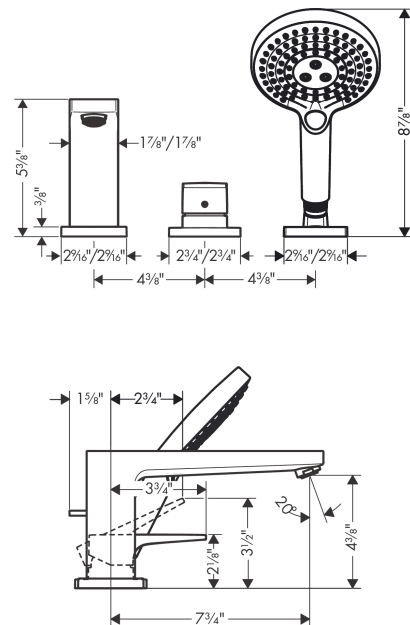

Metropol
3-Hole Roman Tub Set Trim with Lever Handle and 1.75 GPM Handshower
 Finishes : **brushed nickel** Part no. : **32556821**

Description

Features

- Flow: 5.81 GPM (22 L/Min)
- Ceramic cartridge
- Integrated double backflow prevention

Item details

List Price \$ 949.00

Technology

Compliance

Product image

Scale drawing

Metropol
3-Hole Roman Tub Set Trim with Lever Handle and 1.75 GPM Handshower
 Finishes : **brushed nickel** Part no. : **32556821**

Exploded drawing

Year of production: >07/18

Metropol**3-Hole Roman Tub Set Trim with Lever Handle and 1.75 GPM Handshower**Finishes : **brushed nickel** Part no. : **32556821****Spare parts list**

Year of production: >07/18

Pos.	Description	Part no.	Price	PU
1	spout cpl.	93151820	-	1
2	aerator M24x1 (30 l/min)	96512820	-	1
3	diverter knob	98707820	-	1
4	O-ring 41x1,5	98168000	-	1
5	escutcheon for spout	93152820	-	1
6	selector assy	96775000	-	1
7	O-Ring 14x2,5	98189000	-	1
8	O-Ring 23x2,5	98183000	-	1
9	O-Ring 22x2	98185000	-	1
10	O-ring 9x2,5	98217000	-	1
11	handle	93075820	-	1
12	screw cover	96338000	-	1
13	escutcheon	93138820	-	1
14	cartridge, assy	92730000	-	1
15	locking screw for handle	95140000	-	1
16	seal	95008000	-	1
17	handshower	26036821	-	1
18	shower holder	28071820	-	1
19	set of non return valves DW 15	94074000	-	1
20	escutcheon for shower holder	93153820	-	1
21	O-ring 56x2	98468000	-	1