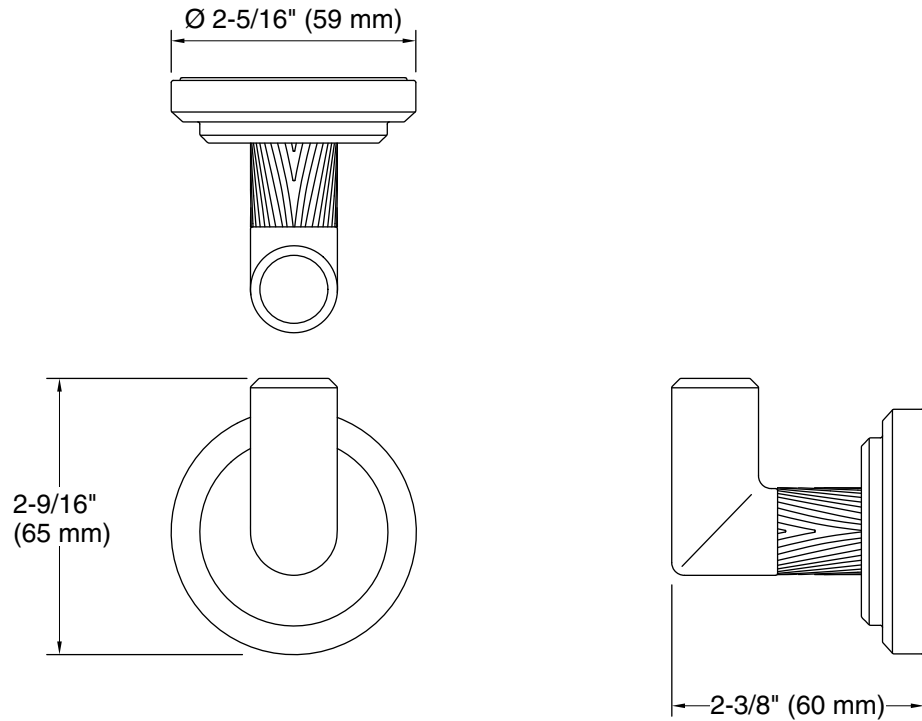

Recommended Products/Accessories

P24933-SNW Towel Bar, 18"

P24942-00 Transitional Showerhead with Arm

P24977-SNW Freestanding Bath Faucet, Less Handshower

P50206-00 Freestanding Bathtub

Codes/Standards

None Applicable

KALLISTA®

Pinna Paletta® by Laura Kirar

Hook

P24936-SNW

Technical Information

All product dimensions are nominal.

Material: Brass