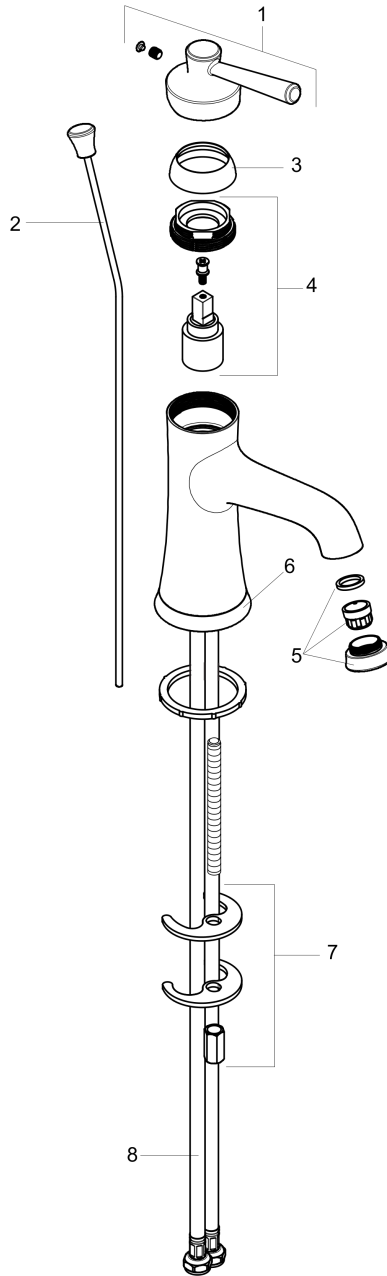

Joleena
Single-Hole Faucet 100 with Pop-Up Drain, 1.2 GPM
 Finishes : **chrome** Part no. : **04771000**

Description

Features

- Aerated spray
- Flow: 1.2 GPM (4.5 L/Min)
- Ceramic cartridge
- Includes pop-up drain

Item details

List Price \$ 235.00

Technology

Compliance

Product image

Scale drawing

Joleena
Single-Hole Faucet 100 with Pop-Up Drain, 1.2 GPM
Finishes : **chrome** Part no. : **04771000**

Exploded drawing

Year of production: >06/19

Joleena
Single-Hole Faucet 100 with Pop-Up Drain, 1.2 GPM
 Finishes : **chrome** Part no. : **04771000**

Spare parts list

Year of production: >06/19

Pos.	Description	Part no.	Price	PU
1	handle	93534000	-	1
2	pull rod	93529000	-	1
3	flange	93273000	-	1
4	cartridge, assy	93268000	-	1
5	aerator M24x1 (4,5 l/min)	93531001	-	1
6	escutcheon	93530000	-	1
7	fixing set	96016000	-	1
8	connection hose 600 mm	93528001	-	1
a	pop up waste	88509000	-	1