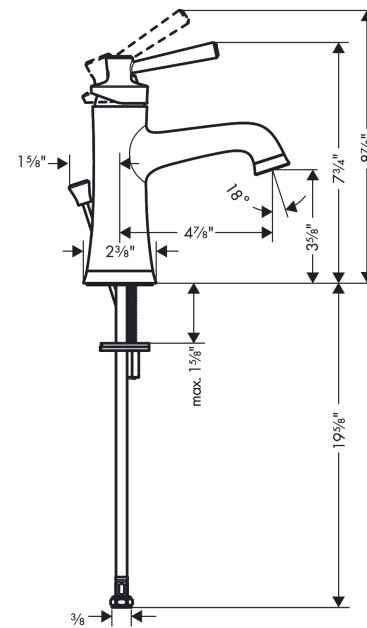

Joleena
Single-Hole Faucet 100 with Pop-Up Drain, 1.2 GPM
 Finishes : **chrome** Part no. : **04771000**

Description

Features

- Aerated spray
- Flow: 1.2 GPM (4.5 L/Min)
- Ceramic cartridge
- Includes pop-up drain

Item details

List Price \$ 235.00

Technology

Compliance

Product image

Scale drawing

Joleena
Single-Hole Faucet 100 with Pop-Up Drain, 1.2 GPM
Finishes : **chrome** Part no. : **04771000**

Exploded drawing

Year of production: >06/19

Joleena
Single-Hole Faucet 100 with Pop-Up Drain, 1.2 GPM
 Finishes : **chrome** Part no. : **04771000**

Spare parts list

Year of production: >06/19

Pos.	Description	Part no.	Price	PU
1	handle	93534000	-	1
2	pull rod	93529000	-	1
3	flange	93273000	-	1
4	cartridge, assy	93268000	-	1
5	aerator M24x1 (4,5 l/min)	93531001	-	1
6	escutcheon	93530000	-	1
7	fixing set	96016000	-	1
8	connection hose 600 mm	93528001	-	1
a	pop up waste	88509000	-	1