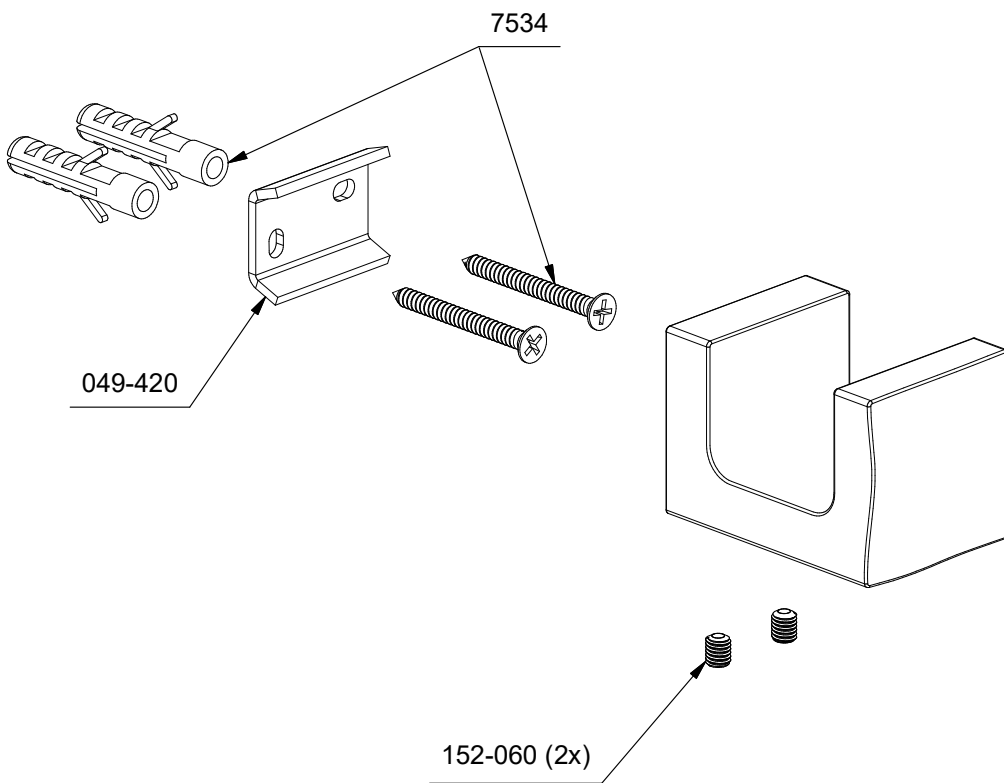

*Sizes, models and finishes may differ from those presented.

*Finish determined by Suffix

Finish	Description
C	Chrome
BN	Brushed Nickel
BG	Brushed Gold
BC	Brushed Chrome

TOOL :

505-025 (Allen key 2.5mm)