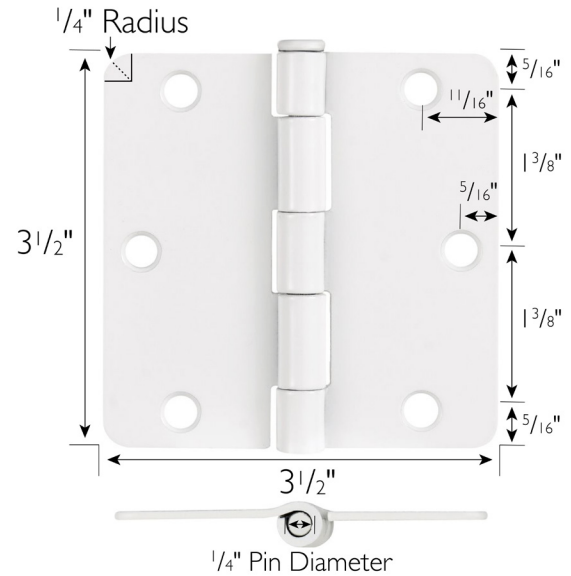

6-Hole 3.5" x 3.5", 1/4" Radius Door Hinge 6-Pack  
Painted White

**SPECIFICATIONS**

<b>MATERIAL CONSTRUCTION:</b>	Steel
<b>MOUNTING HARDWARE INCLUDED:</b>	#9 x 3 2/5" screws x 6
<b>TOOLS NEEDED FOR INSTALLATION:</b>	Screwdriver
<b>ASSEMBLED DIMENSIONS:</b>	3.5" H x 3.5" L x 0.125" W
<b>ASSEMBLED WEIGHT:</b>	2.5 lbs
<b>CORNER RADIUS:</b>	1/4"
<b>HINGE TYPE:</b>	Butt Hinge