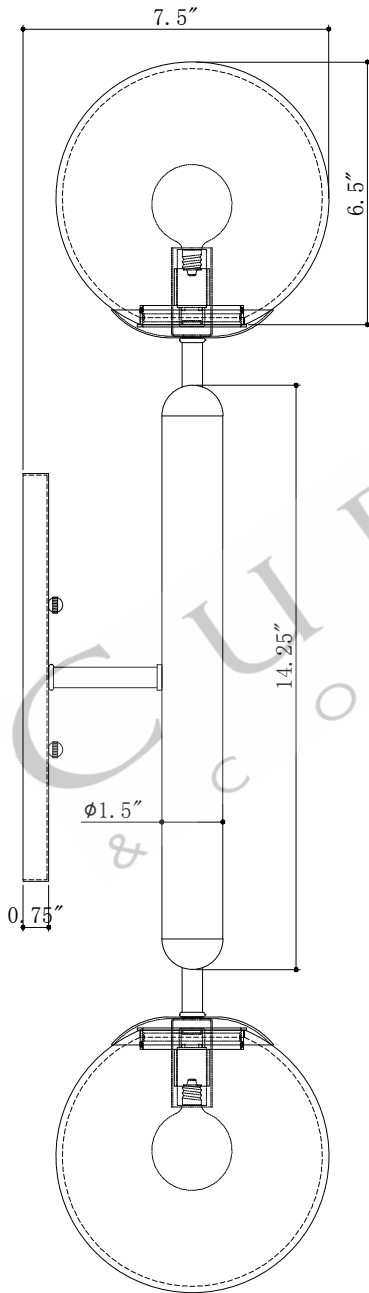

10"W*4.25"E*0.75"H BASE
30.25"H*6.75"W*7.5"D BODY
6.75"DIA*6.5"H GLASS SHADE

TOP VIEW

SIDE VIEW

FRONT VIEW

5800-0033

ALL WORK © 2023 CURREY & COMPANY