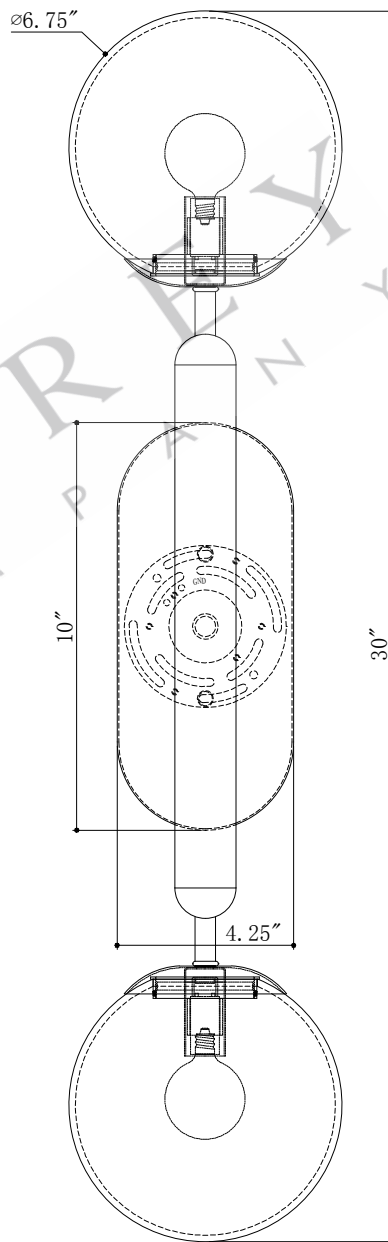

10"W*4.25"E*0.75"H BASE
30.25"H*6.75"W*7.5"D BODY
6.75"DIA*6.5"H GLASS SHADE

TOP VIEW

SIDE VIEW

FRONT VIEW

5800-0033

ALL WORK © 2023 CURREY & COMPANY