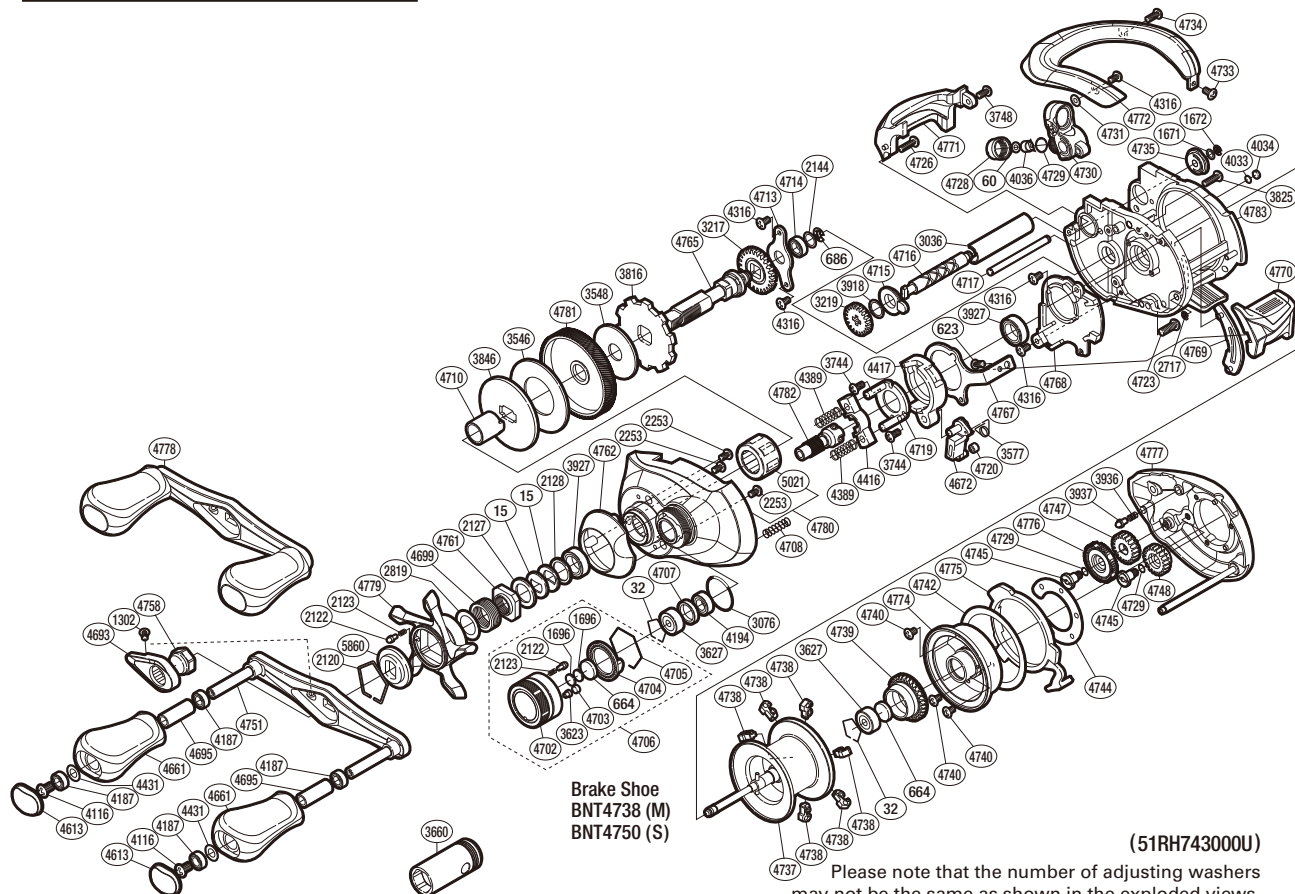

SHIMANO

ANTARES SA-RB

ANT-HGL

Part No.	Description	Part No.	Description	Part No.	Description
BNT0015	Drag Spring Washer	BNT4034	Anti-Thrust Washer	BNT4734	Screw
BNT0032	Bearing Retainer	BNT4036	Line Guide Pawl	BNT4735	Worm Bushing B
BNT0060	Spacer	BNT4116	Screw	BNT4737	Spool Assembly
BNT0623	Screw	BNT4187	Ball Bearing	BNT4738	Brake Shoe M
BNT0664	Spacer B	BNT4194	Ball Bearing	BNT4739	Brake Ring Gear
BNT0686	E Lock	BNT4316	Screw	BNT4740	Screw
BNT1302	Screw	BNT4389	Yoke Spring	BNT4742	Washer
BNT1671	Washer	BNT4416	Yoke	BNT4744	Brake Case Washer
BNT1672	E Lock	BNT4417	Clutch Cam	BNT4745	Screw
BNT1696	Cast Control Spacer	BNT4431	Washer	BNT4747	BR Dial Gear
BNT2120	Click Plate Retainer	BNT4613	Handle Knob Seal	BNT4748	Idle Gear
BNT2122	Click Pin	BNT4661	Handle Knob	BNT4751	Handle Shank Assembly
BNT2123	Click Spring	BNT4672	Clutch Pawl	BNT4758	Handle Nut
BNT2127	Star Drag Spacer	BNT4693	Handle Nut Plate	BNT4761	Star Drag Nut
BNT2128	Bearing Washer	BNT4695	Handle Knob Pipe	BNT4762	Clutch Button Attachment
BNT2144	Washer	BNT4699	Star Drag Spring	BNT4765	Drive Shaft
BNT2253	Screw	BNT4702	Cast Control Cap	BNT4767	Clutch Plate
BNT2717	E Lock	BNT4703	Retainer Sheet	BNT4768	Clutch Guard
BNT2819	Washer	BNT4704	Cast Control Click Plate	BNT4769	Clutch Bar Guide B
BNT3036	Level Wind Guard	BNT4705	Cast Control Click Holder	BNT4770	Quick-Fire II Clutch Bar
BNT3076	O Ring	BNT4706	Cast Control Cap Assembly	BNT4771	Level Wind Protector
BNT3217	Idle Gear	BNT4707	Bearing Spacer	BNT4772	Thumb Rest
BNT3219	Idle Gear	BNT4708	Damper Spring	BNT4774	Brake Case
BNT3546	Drag Washer	BNT4710	Roller Clutch Inner Tube	BNT4775	Side Plate Cam Lever
BNT3548	Drag Washer	BNT4713	Drive Shaft Retainer	BNT4776	BR Dial
BNT3577	Clutch Pawl Spring	BNT4714	Ball Bearing	BNT4777	Right Side Plate
BNT3623	Cast Control Cap Retainer	BNT4715	Worm Bushing A	BNT4778	Handle Assembly
BNT3627	Ball Bearing	BNT4716	Worm Shaft	BNT4779	Star Drag
BNT3744	Screw	BNT4717	Stabilizer Bar	BNT4780	Left Side Plate
BNT3748	Screw	BNT4719	Clutch Cam Retainer	BNT4781	Drive Gear
BNT3816	Anti-Reverse Ratchet	BNT4720	Clutch Pawl Bushing	BNT4782	Pinion Gear
BNT3825	Screw	BNT4723	Screw	BNT4783	One-Piece Frame
BNT3846	Key Washer	BNT4726	Screw	BNT5021	Roller Clutch Bearing
BNT3918	Washer	BNT4728	Pawl Cap	BNT5860	Star Drag Click
BNT3927	Ball Bearing	BNT4729	O Ring		
BNT3936	Click Spring	BNT4730	Line Guide	BNT3660	Reel Wrench (accessory)
BNT3937	Click Pin	BNT4731	Spacer	BNT4692	B-100 Oil (accessory)
BNT4033	Washer	BNT4733	Screw	BNT4750	Brake Shoe S (accessory)