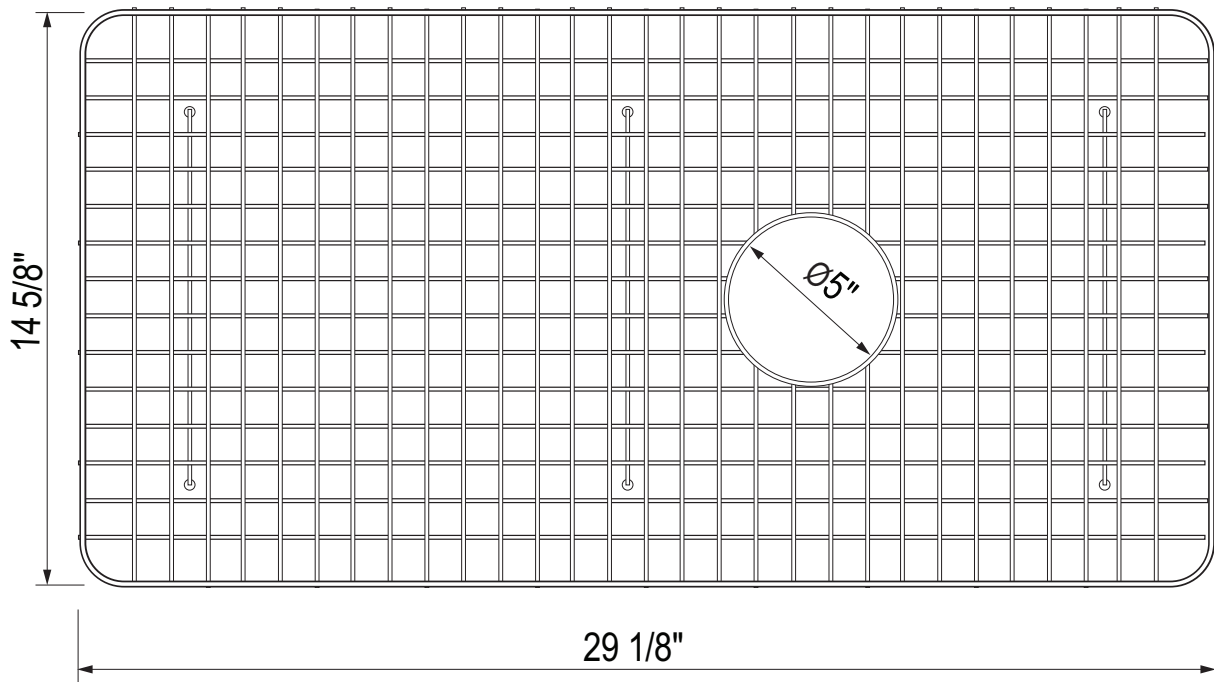

For warranty or additional information, contact:

U.S.A.
houseofrohl.com/support
1-800-777-9762

QUEBEC / MARITIMES / WESTERN CANADA
QUÉBEC / MARITIMES / OUEST CANADIEN
QUEBEC / MARITIMOS / CANADA OCCIDENTAL
houseofrohl.ca/support
1-866-473-8442

ONTARIO
houseofrohl.ca/support
1-800-287-5354