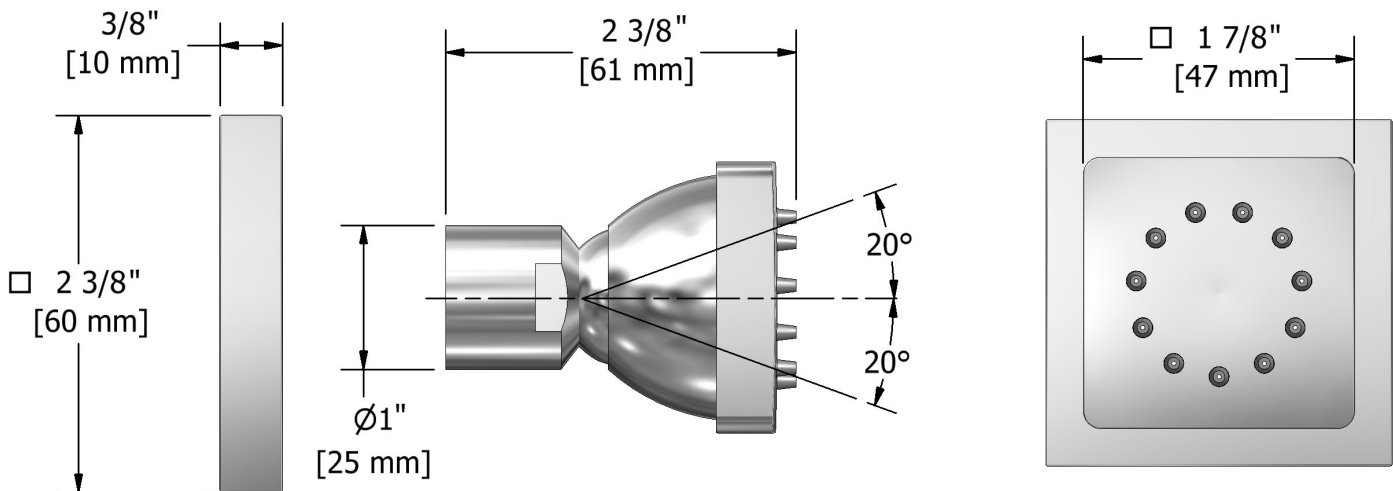

Sizes, models and finishes may differ from thoses presented.

Warranty

This **Riobel Inc.** product you have purchased carries a Limited Lifetime Warranty on the chrome, PVD finish, blacks and all working parts and is guaranteed from the initial purchase date against all manufacturing defects. All other finishes, including plastic components, are guaranteed for one year. All electric and/or electronic parts are covered by a 5-year limited warranty.

Customer Service

Ontario, West Canada : 888-287-5354 Quebec, Maritimes, United States : 866-473-8442

2020.11.07