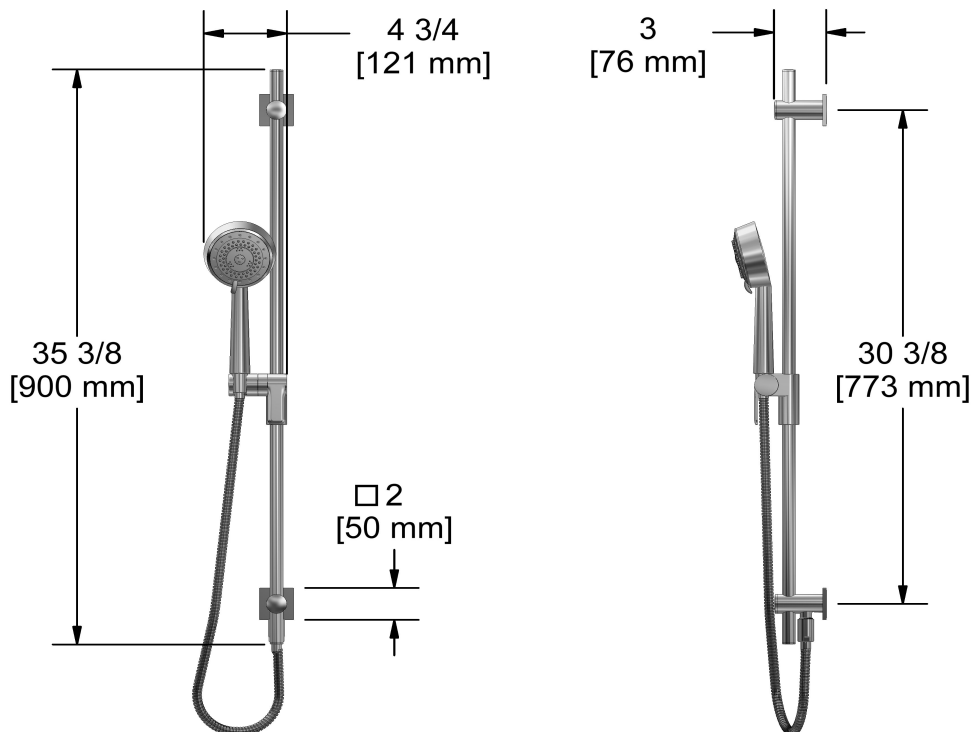

Certifications

- CSA B125.1
- ASME A112.18.1
- CMR248 Approval

Sizes, models and finishes may differ from those presented.

Warranty

This **Riobel Inc.** product you have purchased carries a Limited Lifetime Warranty on the chrome, PVD finish, blacks and all working parts and is guaranteed from the initial purchase date against all manufacturing defects. All other finishes, including plastic components, are guaranteed for one year. All electric and/or electronic parts are covered by a 5-year limited warranty.

Customer Service

Ontario, West Canada : 888-287-5354 Quebec, Maritimes, United States : 866-473-8442