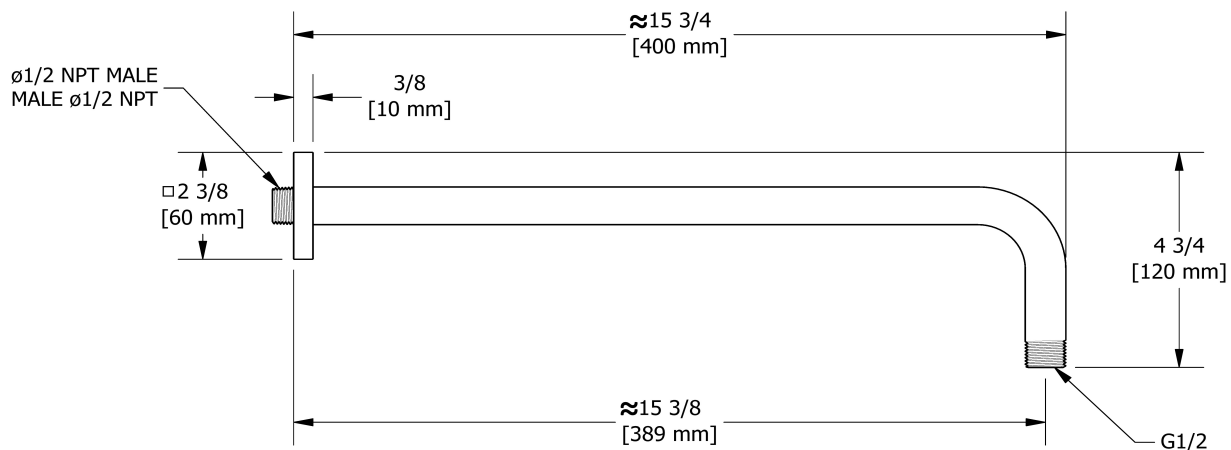

Sizes, models and finishes may differ from those presented.

Warranty

This **Riobel Inc.** product you have purchased carries a Limited Lifetime Warranty on the chrome, PVD finish, blacks and all working parts and is guaranteed from the initial purchase date against all manufacturing defects. All other finishes, including plastic components, are guaranteed for one year. All electric and/or electronic parts are covered by a 5-year limited warranty.

Customer Service

Ontario, West Canada : 888-287-5354 Quebec, Maritimes, United States : 866-473-8442

2020.11.07