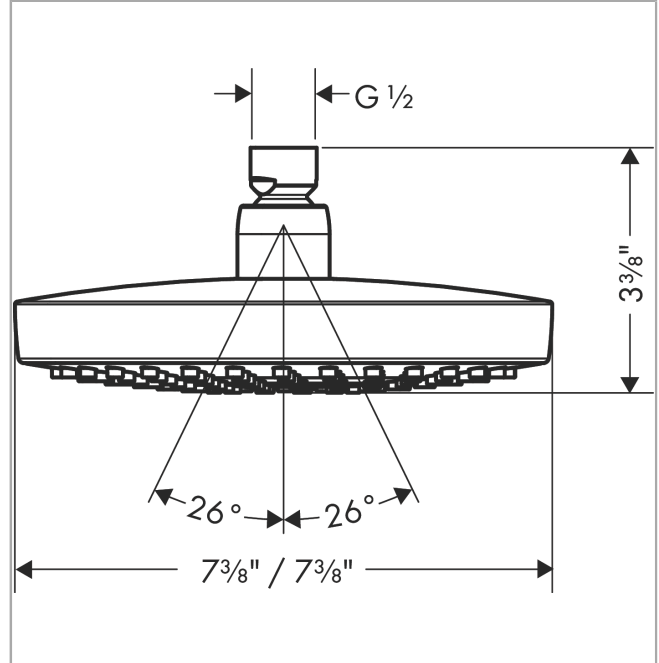

**Croma Select E
Showerhead 180 2-Jet, 1.8 GPM**

Finishes : **brushed nickel** Part no. : **04387820**

Description

Features

- 147 no-clog spray channels
- Spray modes: Rain, IntenseRain
- Flow: 1.8 GPM (6.8 L/Min)
- Select button for comfortable alternation of spray modes
- Fully-finished matching spray face

Item details

List Price \$ 380.00

Technology

Compliance

Product image

Scale drawing

Croma Select E
Showerhead 180 2-Jet, 1.8 GPM
Finishes : **brushed nickel** Part no. : **04387820**

Exploded drawing

Year of production: >04/18

Croma Select E
Showerhead 180 2-Jet, 1.8 GPM
 Finishes : **brushed nickel** Part no. : **04387820**

Spare parts list

Year of production: >04/18

Pos.	Description	Part no.	Price	PU
1	seal	98058000	-	1
2	filter	97735000	-	1
3	cover	98344000	-	1
4	O-ring 3x1	98384000	-	1
5	selector assy	93092000	-	1