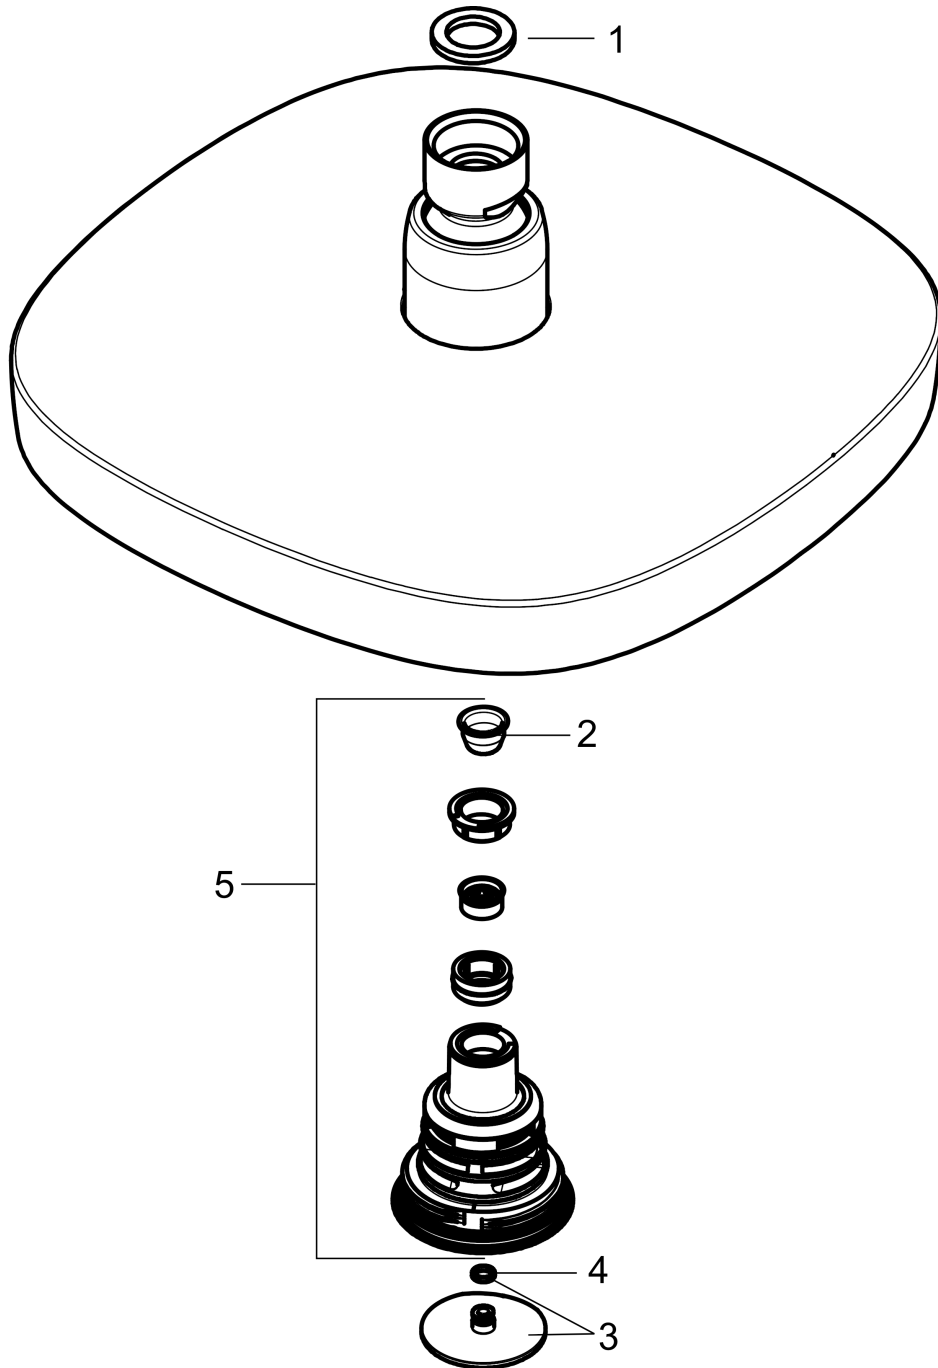

**Croma Select E
Showerhead 180 2-Jet, 1.8 GPM**

Finishes : **brushed nickel** Part no. : **04387820**

Description

Features

- 147 no-clog spray channels
- Spray modes: Rain, IntenseRain
- Flow: 1.8 GPM (6.8 L/Min)
- Select button for comfortable alternation of spray modes
- Fully-finished matching spray face

Item details

List Price \$ 380.00

Technology

Compliance

Product image

Scale drawing

Croma Select E
Showerhead 180 2-Jet, 1.8 GPM
Finishes : **brushed nickel** Part no. : **04387820**

Exploded drawing

Year of production: >04/18

Croma Select E
Showerhead 180 2-Jet, 1.8 GPM
 Finishes : **brushed nickel** Part no. : **04387820**

Spare parts list

Year of production: >04/18

Pos.	Description	Part no.	Price	PU
1	seal	98058000	-	1
2	filter	97735000	-	1
3	cover	98344000	-	1
4	O-ring 3x1	98384000	-	1
5	selector assy	93092000	-	1