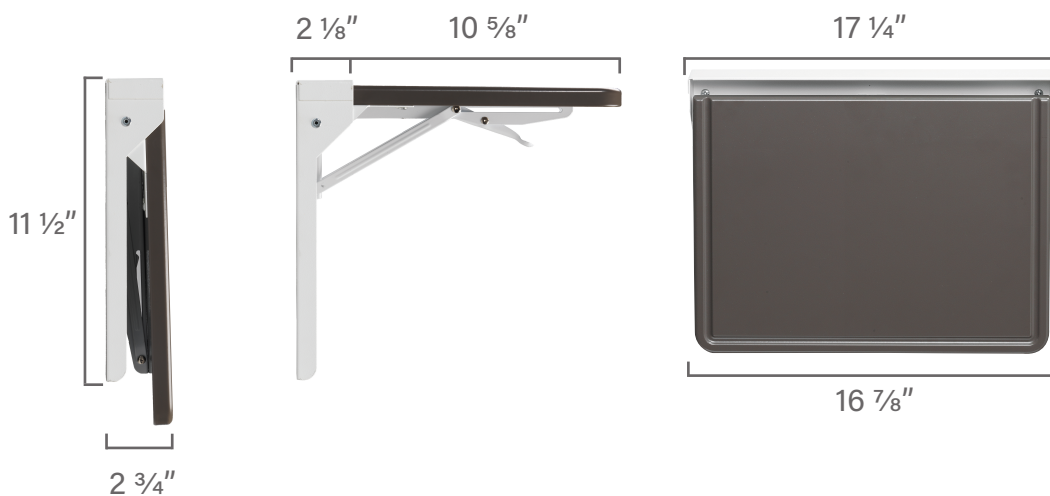

Mini WALLADesk™

SKU# 64100

The Mini WALLADesk is a space saving folding desk. Less than three inches deep in its closed position, the desk can be mounted anywhere a work surface is needed, from corridors to patient rooms, laboratories, exam rooms and more. Its seamless work surface, made from medium-density fiberboard (MDF), accommodates infection control efforts because it is easy to clean.

FEATURES

- Non-porous work surface made from MDF
- Powder coated steel frame
- Work surface auto locks into place when lifted and lowers with a squeeze of the lever underneath
- Four holes for mounting

USES

- The Mini WALLADesk can be used as a **med prep station** in a patient room, corridor, exam room or pharmacy
- Clinicians use it to hold their **electronic equipment** while they treat patients
- Visitors or patients can use it for **personal items** such as purses, snacks, cell phones and any other items they want to keep off the floor

DIMENSIONS

Sturdy 16 7/8" W x 10 5/8" D work surface available in Gray finish (as pictured). Custom finishes are also available.

WOMAN-OWNED SMALL BUSINESS • MADE IN THE USA • FACTORY DIRECT