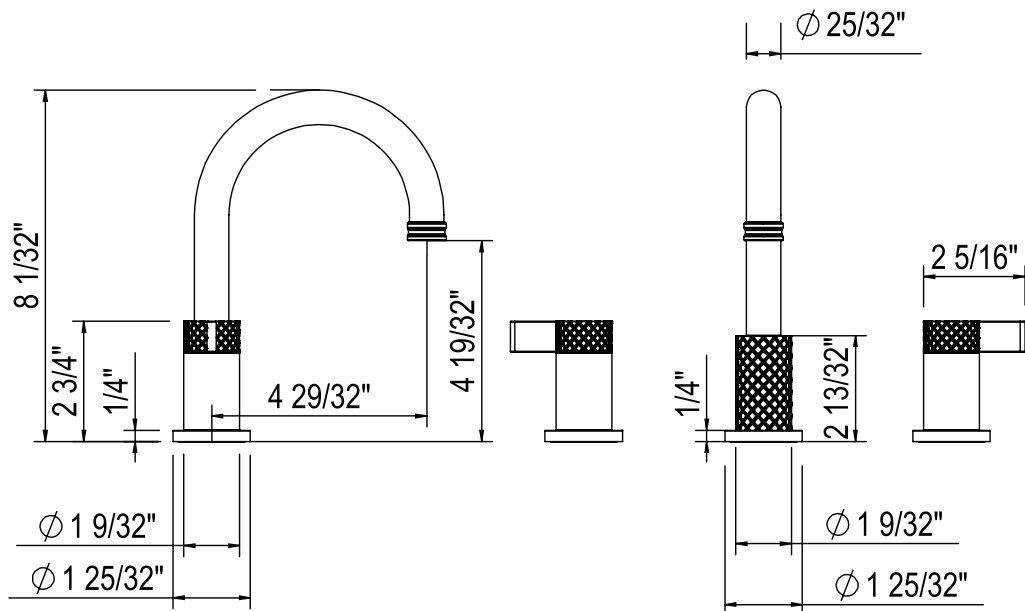

For warranty or additional information, contact:

U.S.A.
houseofrohl.com/support
1-800-777-9762

QUEBEC / MARITIMES / WESTERN CANADA
QUÉBEC / MARITIMES / OUEST CANADIEN
QUEBEC / MARITIMOS / CANADA OCCIDENTAL
houseofrohl.ca/support
1-866-473-8442

ONTARIO
houseofrohl.ca/support
1-800-287-5354