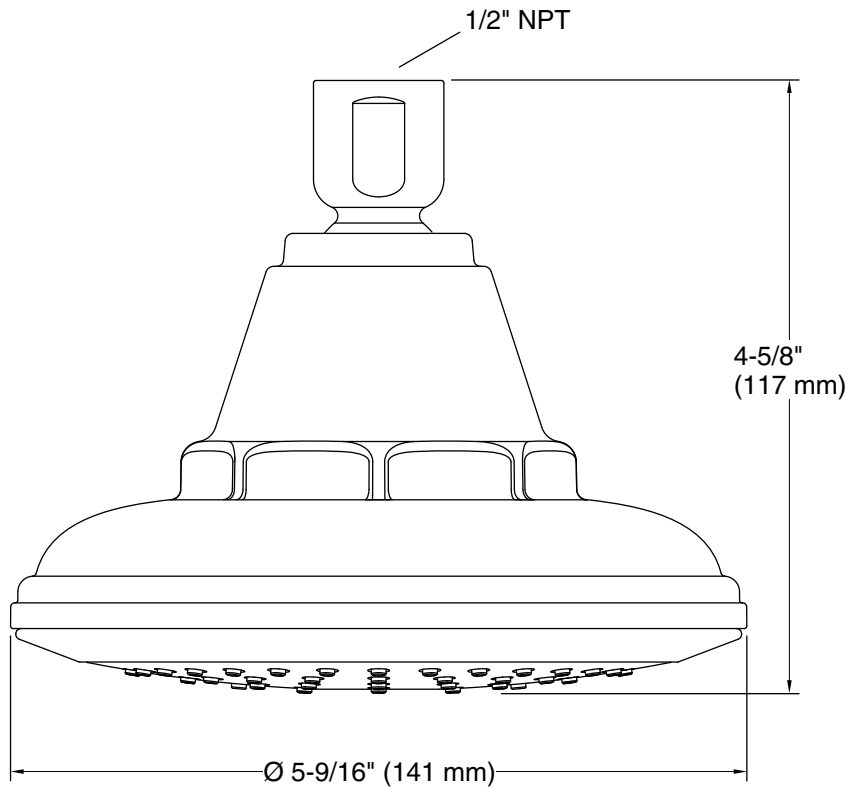

Features

- Optimized sprayface with 66 nozzles
- MasterClean™ sprayface features an easy-to-clean surface that withstands mineral buildup and maximizes spray performance
- 5-9/16" (141 mm) diameter single-function sprayface
- 2.5 gpm (9.5 lpm) maximum flow rate
- 1/2" NPT connection
- Coordinates with Pinstripe faucets, accessories, and showering components to complete your bathroom
- 5-9/16" (141 mm) x 4-5/8" (117 mm)

Technical Information

All product dimensions are nominal.

Spout:

Shower/Rainhead rated max flow: 2.5 gal/min (9.5 l/min)