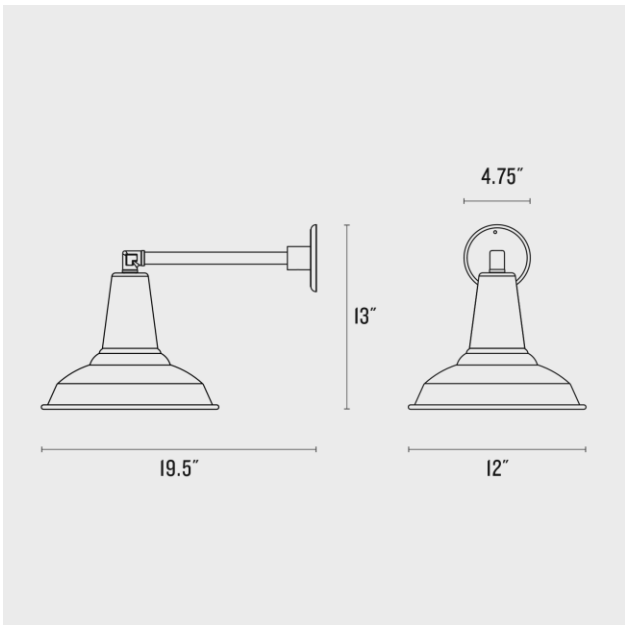

Application: Wall Sconce

Product Origin: Processed and assembled in Portland, Oregon using ethically-sourced domestic and global components.

UL Listed: Yes

Max Wattage: 100 W

Voltage: 120/220V

Location Rating: Wet

Dimensions:

Overall: 13" H x 12" W x 19.5" D

Canopy: 4.75" H x 4.75" W x 1.75" D

Materials: Aluminum, Steel

Details:

- All shade options feature a white interior
- Cage option adds 3.25" in overall height

One year guarantee