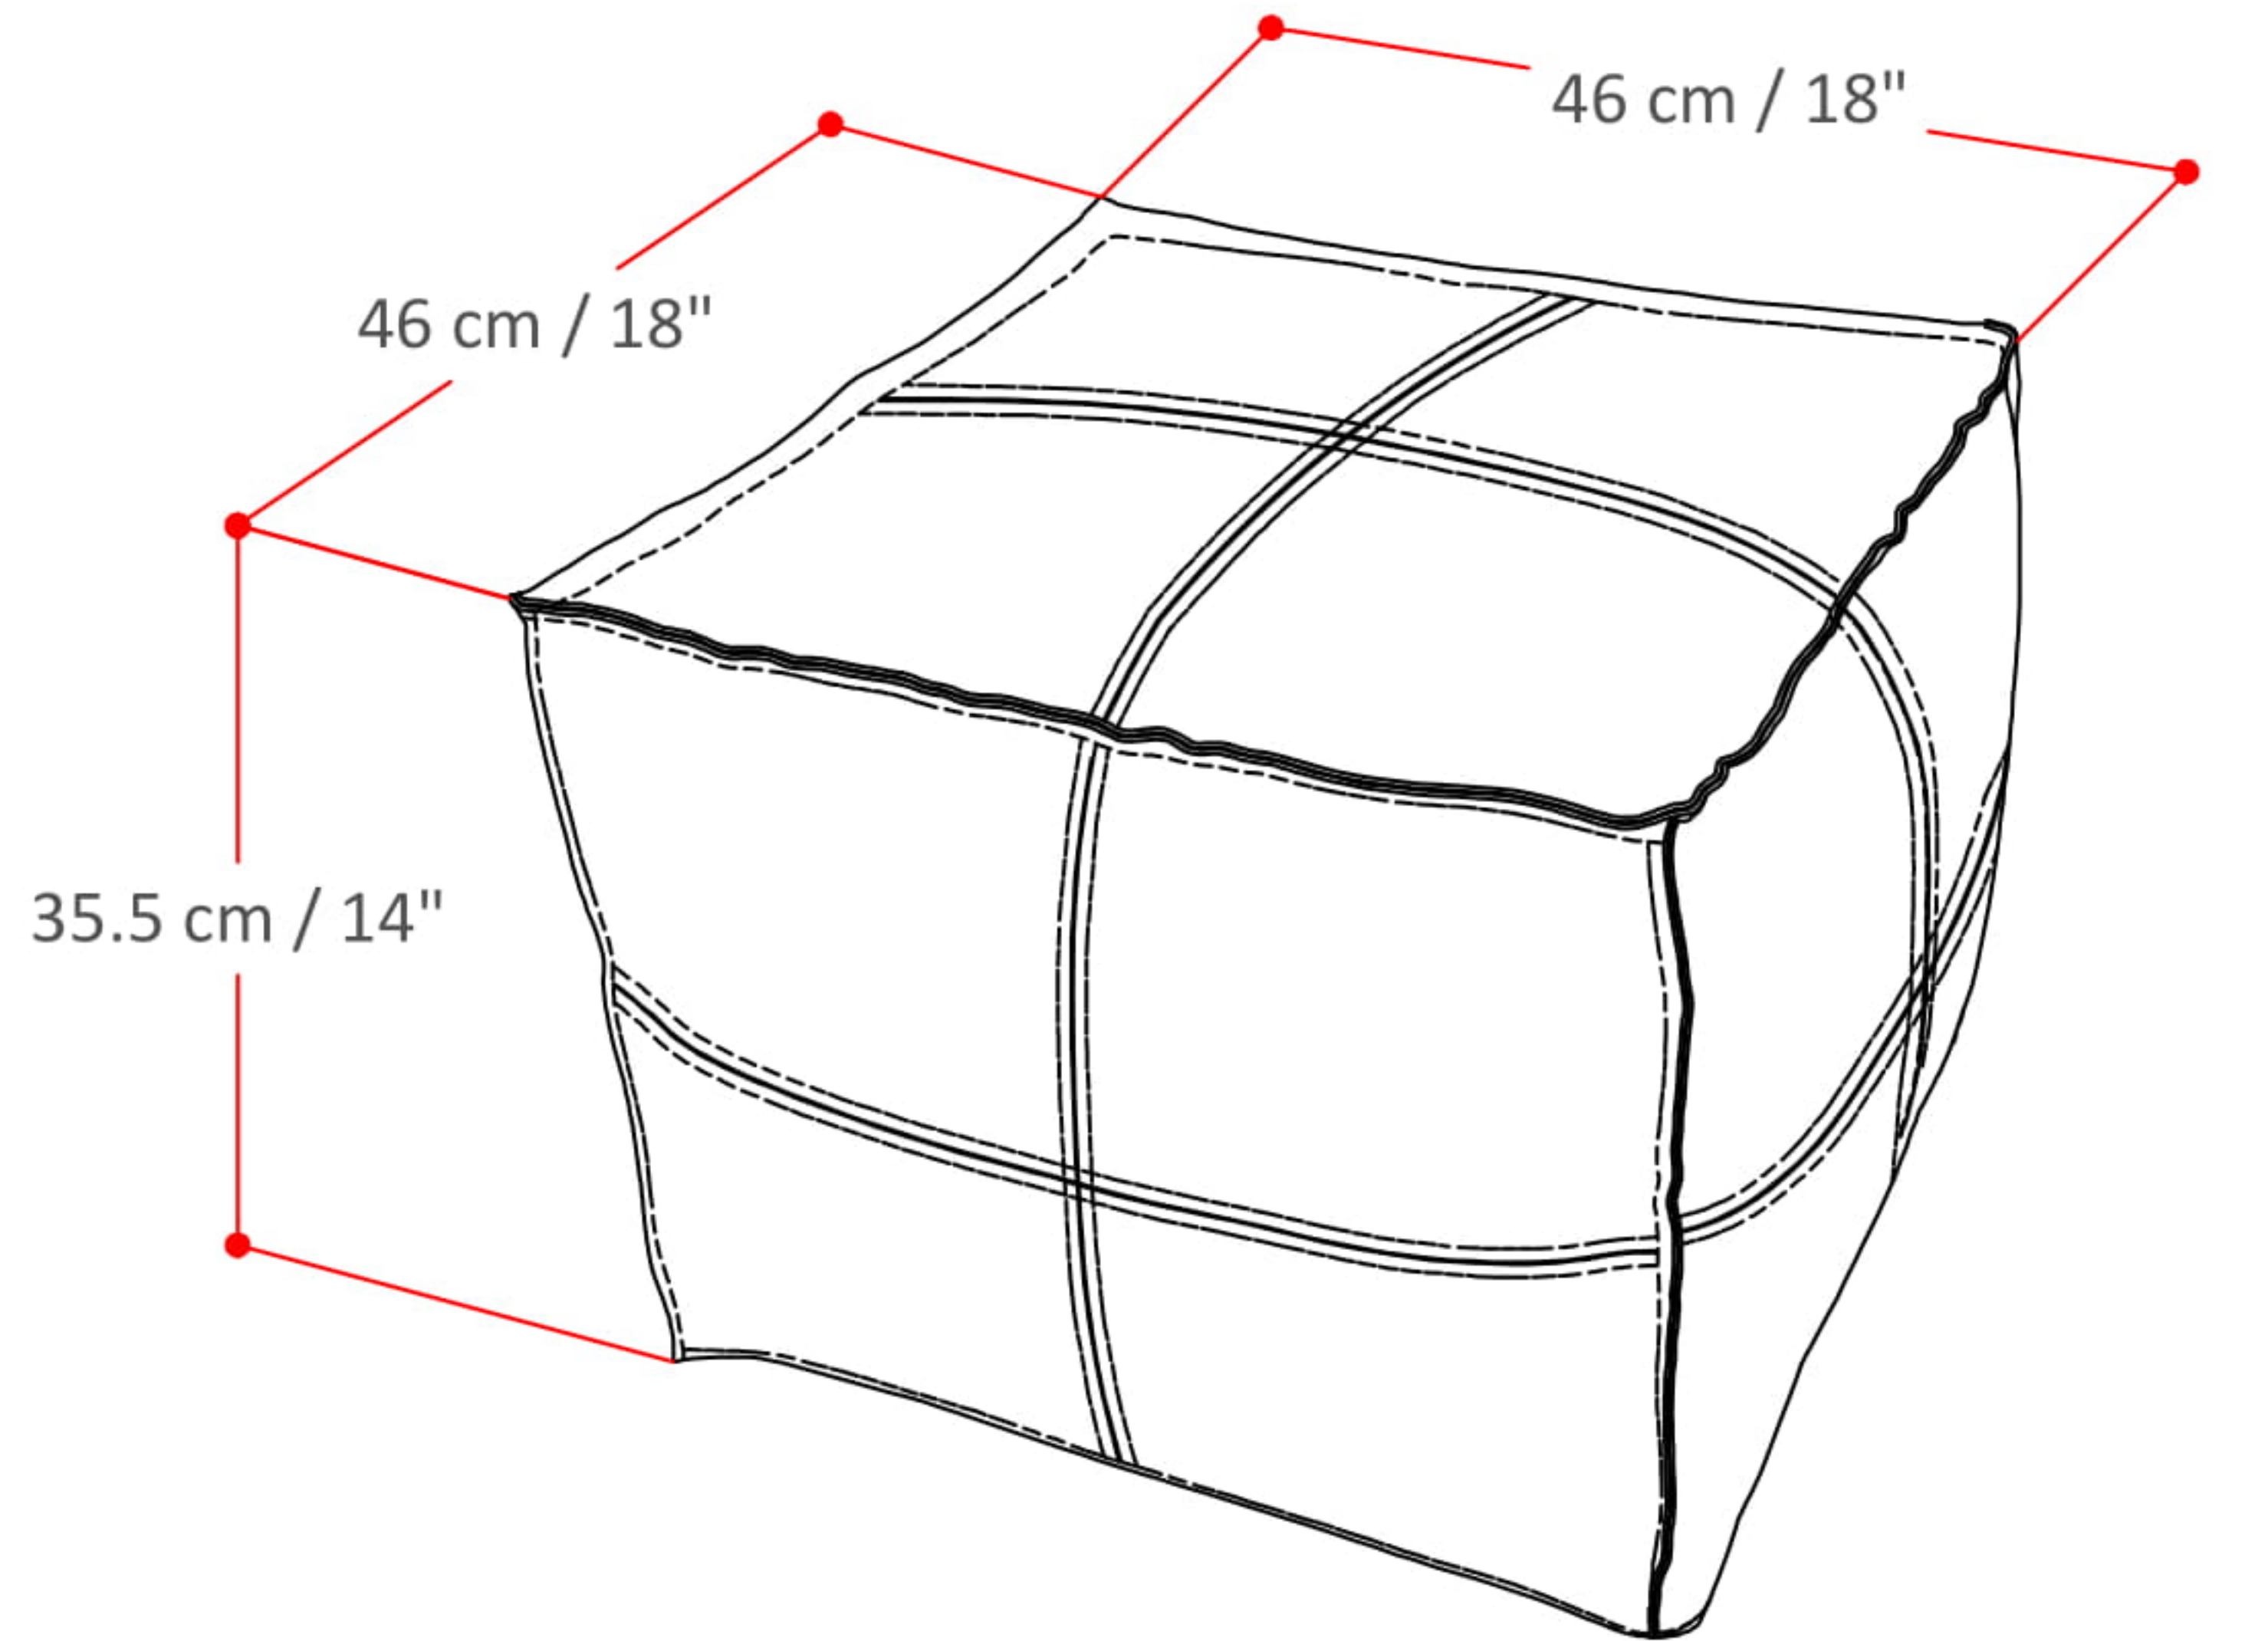

SHEFFIELD SQUARE POUF

Net Weight- 4.4 (lb)