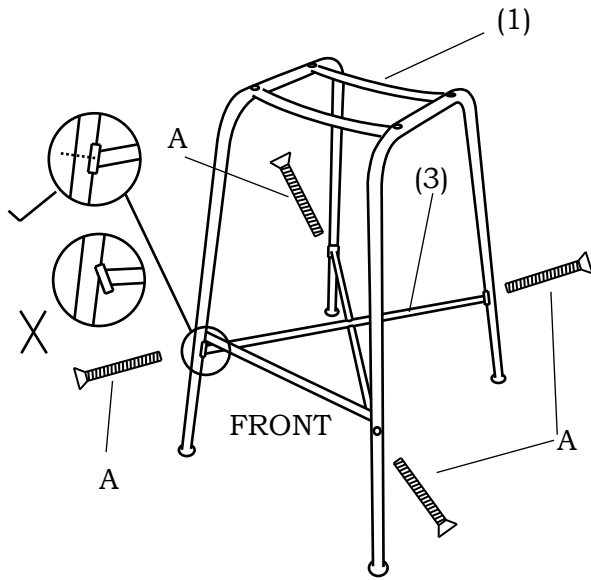

ITEM NAME/NOM D'ITEM: MALAGA BAR CHAIR
ITEM # /NO. ITEM: 703949/703950/703981/703982

PARTS LIST/LISTE DES PIÈCES

(1)	(2)	(3)	(4)
 x1	 x1	 FRONT x1	A.  M6x35mm x8 B.  4mm x1

ASSEMBLY INSTRUCTIONS/INSTRUCTIONS D'ASSEMBLAGE

I

To install the chair, please tighten the screws in 80% first, after installing all the screws, make sure the chair is balanced, re-tighten the screws completely.

II

III