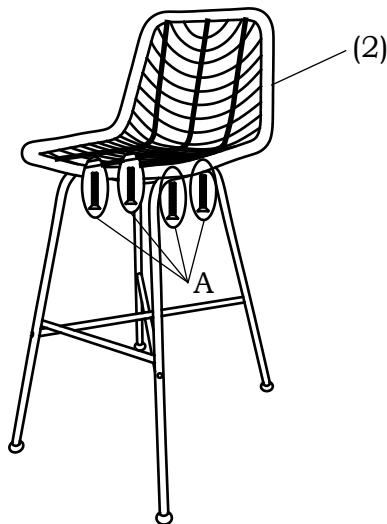

ITEM NAME/NOM D'ITEM: MALAGA BAR CHAIR
ITEM # /NO. ITEM: 703949/703950/703981/703982

PARTS LIST/LISTE DES PIÈCES

(1)	(2)	(3)	(4)
 x1	 x1	 FRONT x1	A.  M6x35mm x8 B.  4mm x1

ASSEMBLY INSTRUCTIONS/INSTRUCTIONS D'ASSEMBLAGE

I

To install the chair, please tighten the screws in 80% first, after installing all the screws, make sure the chair is balanced, re-tighten the screws completely.

II

III