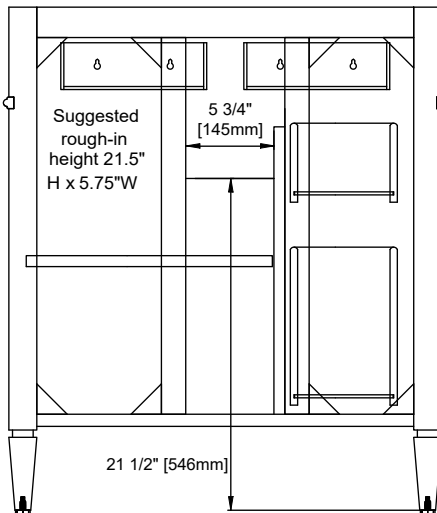

36" BRITTANY VANITY

655-V36-BW
Bright White

Features and Materials

Solids: Yellow Poplar
Panels: Plywood
Installation Type: Floor Standing
Number of Doors: One
Number of Drawers: Two
Wooden Backsplash
Number of Tip Outs: One
Drawer Box Material and Construction: 12mm Plywood/English Dovetail Joinery
Hardware Material and Finish: Zinc Alloy in Satin Nickel Finish
Aluminum Laminate Drawer Liners
Full Extension, Soft Close Glides
European Soft Close Hinges
Vanity Top Included: NO, Optional 3cm Tops Available with Sinks
Number of Basins: One- with optional 3cm top
Fits Drain Hole Size: 1-3/4"
Overflow: Front facing
Assembly Required: Installation of optional 3cm top with sink
Adjustable levelers

Dimension

Width: 34-3/8"
Depth: 22-7/8"
Height: 32-5/8"
Rough-In Height: 21-1/2"

JAMES MARTIN VANITIES

36" BRITTANY VANITY

655-V36-BW

All dimensions are nominal

Diagrams are of cabinet only—James Martin Optional Countertops and sinks are not shown

Visit website for warranty and installation information
www.jamesmartinvanities.com

36" BRITTANY VANITY

655-V36-BW

All dimensions are nominal

Diagrams are of cabinet only—James Martin Optional Countertops and sinks are not shown