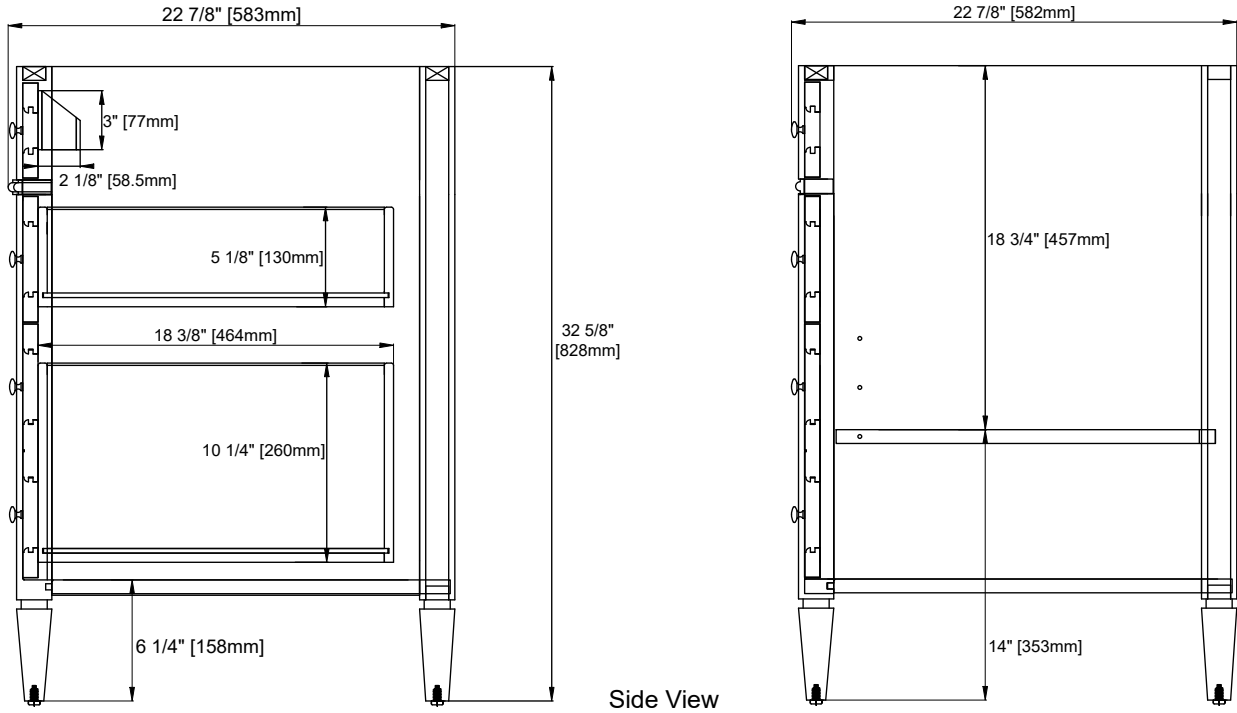

36" BRITTANY VANITY

655-V36-BW
Bright White

Features and Materials

Solids: Yellow Poplar
Panels: Plywood
Installation Type: Floor Standing
Number of Doors: One
Number of Drawers: Two
Wooden Backsplash
Number of Tip Outs: One
Drawer Box Material and Construction: 12mm Plywood/English Dovetail Joinery
Hardware Material and Finish: Zinc Alloy in Satin Nickel Finish
Aluminum Laminate Drawer Liners
Full Extension, Soft Close Glides
European Soft Close Hinges
Vanity Top Included: NO, Optional 3cm Tops Available with Sinks
Number of Basins: One- with optional 3cm top
Fits Drain Hole Size: 1-3/4"
Overflow: Front facing
Assembly Required: Installation of optional 3cm top with sink
Adjustable levelers

Dimension

Width: 34-3/8"
Depth: 22-7/8"
Height: 32-5/8"
Rough-In Height: 21-1/2"

JAMES MARTIN VANITIES

36" BRITTANY VANITY

655-V36-BW

All dimensions are nominal

Diagrams are of cabinet only—James Martin Optional Countertops and sinks are not shown

Visit website for warranty and installation information
www.jamesmartinvanities.com

36" BRITTANY VANITY

655-V36-BW

All dimensions are nominal

Diagrams are of cabinet only—James Martin Optional Countertops and sinks are not shown