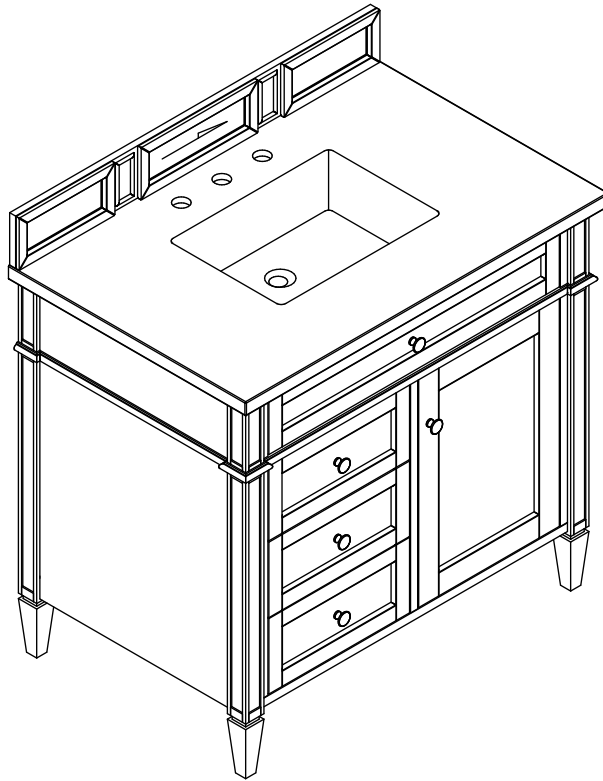

36" BRITTANY VANITY

655-V36-BW
Bright White

Features and Materials

Solids: Yellow Poplar
Panels: Plywood
Installation Type: Floor Standing
Number of Doors: One
Number of Drawers: Two
Wooden Backsplash
Number of Tip Outs: One
Drawer Box Material and Construction: 12mm Plywood/English Dovetail Joinery
Hardware Material and Finish: Zinc Alloy in Satin Nickel Finish
Aluminum Laminate Drawer Liners
Full Extension, Soft Close Glides
European Soft Close Hinges
Vanity Top Included: NO, Optional 3cm Tops Available with Sinks
Number of Basins: One- with optional 3cm top
Fits Drain Hole Size: 1-3/4"
Overflow: Front facing
Assembly Required: Installation of optional 3cm top with sink
Adjustable levelers

Dimension

Width: 34-3/8"
Depth: 22-7/8"
Height: 32-5/8"
Rough-In Height: 21-1/2"

JAMES MARTIN VANITIES

36" BRITTANY VANITY

655-V36-BW

All dimensions are nominal

Diagrams are of cabinet only—James Martin Optional Countertops and sinks are not shown

Visit website for warranty and installation information
www.jamesmartinvanities.com

36" BRITTANY VANITY

655-V36-BW

All dimensions are nominal

Diagrams are of cabinet only—James Martin Optional Countertops and sinks are not shown