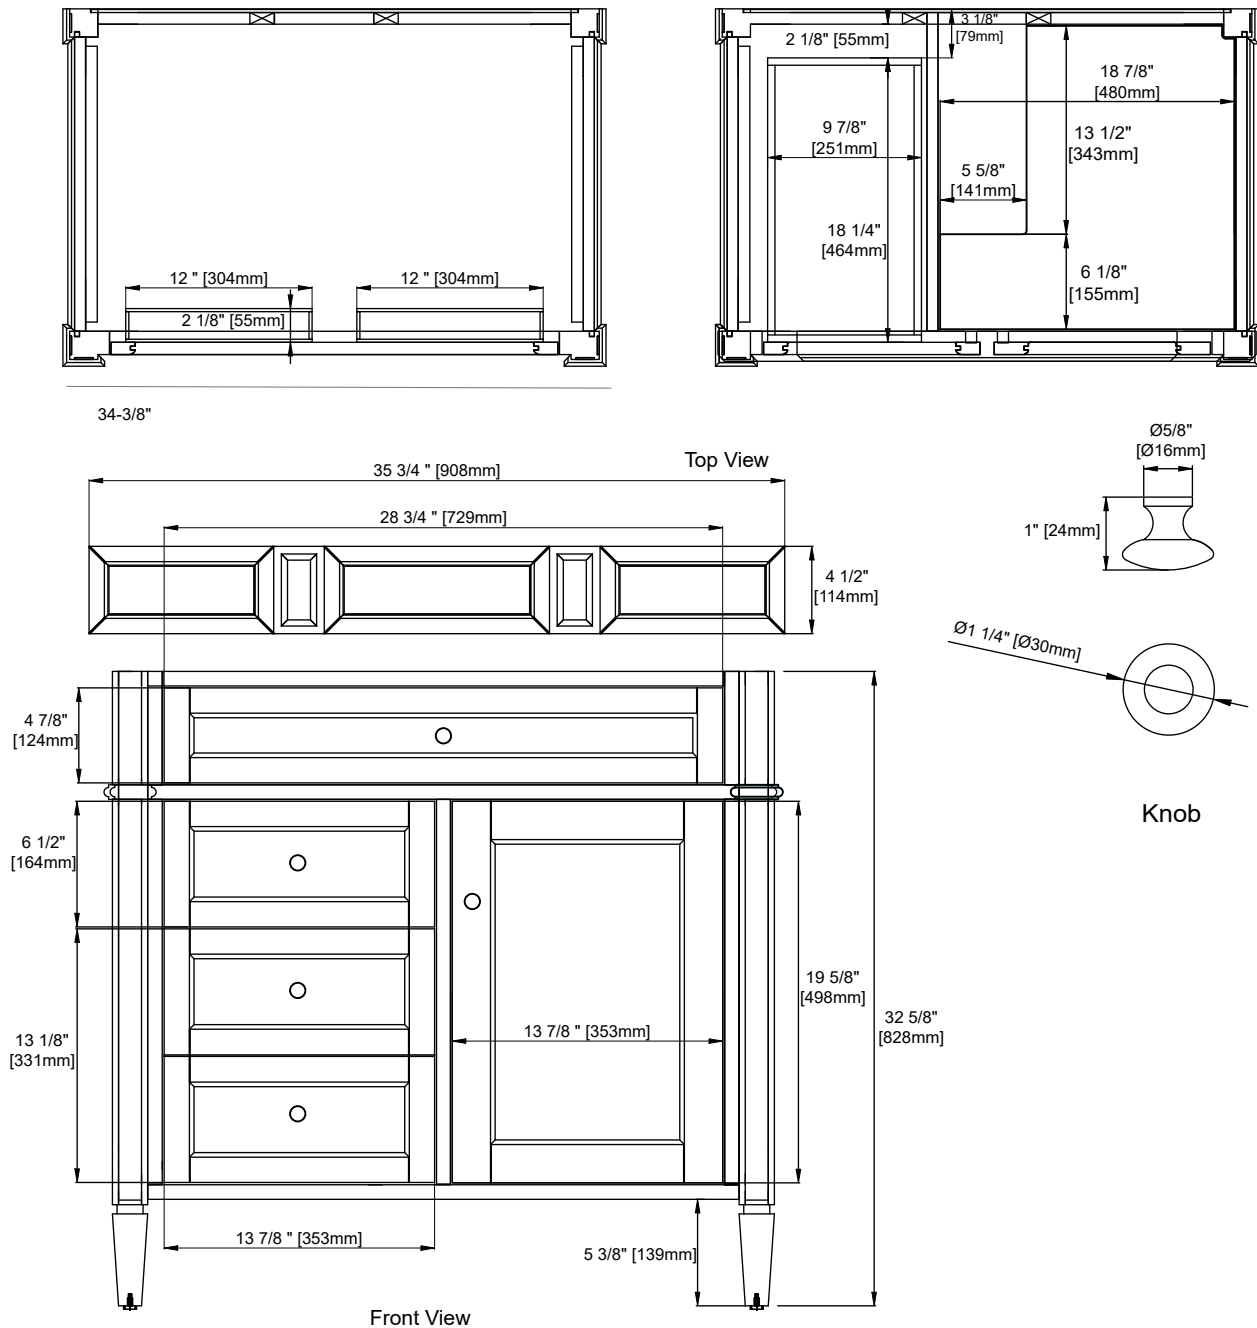

36" BRITTANY VANITY

655-V36-BW
Bright White

Features and Materials

Solids: Yellow Poplar
Panels: Plywood
Installation Type: Floor Standing
Number of Doors: One
Number of Drawers: Two
Wooden Backsplash
Number of Tip Outs: One
Drawer Box Material and Construction: 12mm Plywood/English Dovetail Joinery
Hardware Material and Finish: Zinc Alloy in Satin Nickel Finish
Aluminum Laminate Drawer Liners
Full Extension, Soft Close Glides
European Soft Close Hinges
Vanity Top Included: NO, Optional 3cm Tops Available with Sinks
Number of Basins: One- with optional 3cm top
Fits Drain Hole Size: 1-3/4"
Overflow: Front facing
Assembly Required: Installation of optional 3cm top with sink
Adjustable levelers

Dimension

Width: 34-3/8"
Depth: 22-7/8"
Height: 32-5/8"
Rough-In Height: 21-1/2"

JAMES MARTIN VANITIES

36" BRITTANY VANITY

655-V36-BW

All dimensions are nominal

Diagrams are of cabinet only—James Martin Optional Countertops and sinks are not shown

Visit website for warranty and installation information
www.jamesmartinvanities.com

36" BRITTANY VANITY

655-V36-BW

All dimensions are nominal

Diagrams are of cabinet only—James Martin Optional Countertops and sinks are not shown