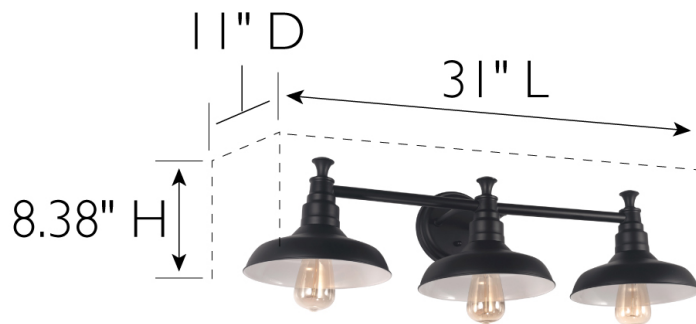

Kimball 3-Light Dimmable Vanity Light  
Matte Black

**SPECIFICATIONS**

MOUNTING:	Wall Mount	LED BRIGHTNESS (LUMENS):	N/A
SLOPED CEILING ADAPTABLE:	No	LED COLOR CORRELATED TEMPERATURE (CCT):	N/A
LAMP TYPE:	Incandescent	LED COLOR RENDERING INDEX (CRI):	N/A
BULB INCLUDED:	No	LED EFFICACY:	N/A
WATTS PER BULB:	60W	LED AVERAGE RATED LIFE:	N/A
TOTAL WATTAGE:	180W	ENERGY EFFICIENT:	No
DIMMABLE:	Yes	LIGHTING AMPS:	N/A
MATERIAL CONSTRUCTION:	Steel	VOLTAGE:	120V
ASSEMBLED DIMENSIONS:	8.38" H x 31" L x 11" D		
WEIGHT:	1.44 lbs.		
BACKPLATE DIMENSIONS:	5.51" H x 5.51" W x 1.18" D		
CANOPY/PLATE DIMENSIONS:	N/A		
GLASS/SHADE DIMENSIONS:	3" H x 9" L x 9" D		
GLASS/SHADE MATERIAL:	Steel		
GLASS/SHADE TYPE:	Metal		
GLASS/SHADE COLOR:	Black		