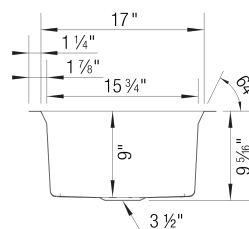

INTEOS 33

Stainless steel satin polish

Warranty

BLANCO offers a limited lifetime warranty on all sinks and faucets, as well as a one-year warranty on all custom accessories.

Code/Standards Compliance

BLANCO sinks and faucets are third-party tested and certified to standards and listed by applicable certification bodies. For more information on individual product listings, contact our office or listing organization.

View our how-to videos to learn more about installing and caring for BLANCO products:
<https://www.blanco.com/us-en/service/how-to-videos/how-to-videos-for-sinks/>

Questions? Contact us today

BLANCO America, Inc.
110 Mount Holly By-Pass
Lumberton, NJ 08048

Phone & Fax
Phone: 888-668-6201
Fax: 609-668-6211

While BLANCO endeavors to provide accurate information, all dimensions are nominal, cannot be guaranteed, and are subject to change or cancellation. BLANCO assumes no responsibility for use of superseded or voided specifications.