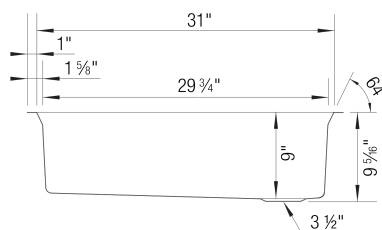

INTEOS 33

Stainless steel satin polish

Warranty

BLANCO offers a limited lifetime warranty on all sinks and faucets, as well as a one-year warranty on all custom accessories.

Code/Standards Compliance

BLANCO sinks and faucets are third-party tested and certified to standards and listed by applicable certification bodies. For more information on individual product listings, contact our office or listing organization.

View our how-to videos to learn more about installing and caring for BLANCO products:
<https://www.blanco.com/us-en/service/how-to-videos/how-to-videos-for-sinks/>

Questions? Contact us today

BLANCO America, Inc.
110 Mount Holly By-Pass
Lumberton, NJ 08048

Phone & Fax
Phone: 888-668-6201
Fax: 609-668-6211

While BLANCO endeavors to provide accurate information, all dimensions are nominal, cannot be guaranteed, and are subject to change or cancellation. BLANCO assumes no responsibility for use of superseded or voided specifications.