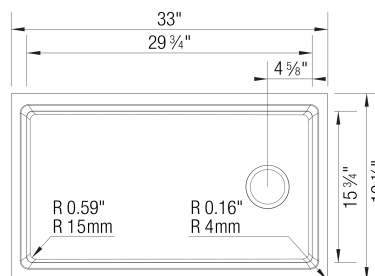

INTEOS 33

Stainless steel satin polish

Warranty

BLANCO offers a limited lifetime warranty on all sinks and faucets, as well as a one-year warranty on all custom accessories.

Code/Standards Compliance

BLANCO sinks and faucets are third-party tested and certified to standards and listed by applicable certification bodies. For more information on individual product listings, contact our office or listing organization.

View our how-to videos to learn more about installing and caring for BLANCO products:
<https://www.blanco.com/us-en/service/how-to-videos/how-to-videos-for-sinks/>

Questions? Contact us today

BLANCO America, Inc.
110 Mount Holly By-Pass
Lumberton, NJ 08048

Phone & Fax
Phone: 888-668-6201
Fax: 609-668-6211

While BLANCO endeavors to provide accurate information, all dimensions are nominal, cannot be guaranteed, and are subject to change or cancellation. BLANCO assumes no responsibility for use of superseded or voided specifications.